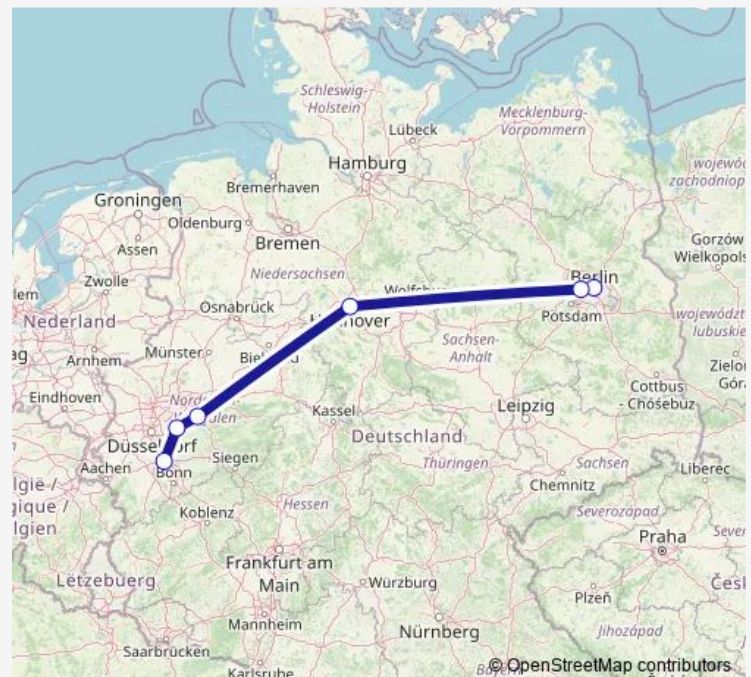

Direction

Bremen Hbf — Berlin Ostbahnhof

6 stops

[Open route schedule](#)

Bremen Hbf

Hannover Hbf

Berlin-Spandau

Berlin Zoologischer Garten

Friday 13:15

Saturday 13:15

Sunday 13:15

Route info

Direction: Bremen Hbf

Stops: 6

Trip Duration: 3 hour 2 min

Direction

Berlin Gesundbrunnen — Köln Hbf

6 stops

[Open route schedule](#)

Berlin Gesundbrunnen

Berlin-Spandau

Hannover Hbf

Hagen Hbf

Wuppertal Hbf

Stops: 6

Trip Duration: 4 hour 27 min

Direction

Berlin Ostbahnhof — Bremen Hbf

5 stops

[Open route schedule](#)

Berlin Ostbahnhof

Berlin Central Station (Flixtrain)