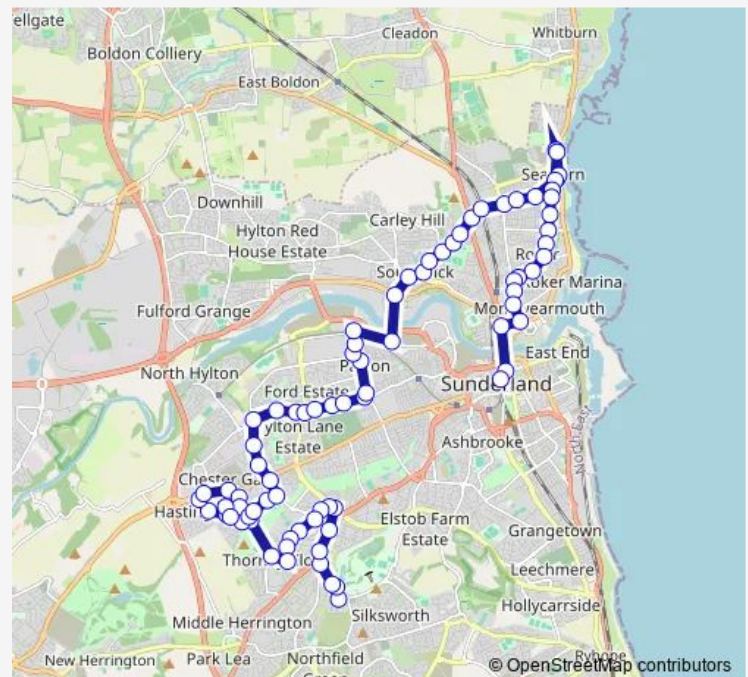

### Route schedule

Aldenham Road — Fawcett Street

Monday 06:52-13:34

Tuesday 06:52-13:34

Wednesday 06:52-13:34

Thursday 06:52-13:34

Friday 06:52-13:34

Saturday 09:34-17:05

### Route info

Direction: Aldenham Road

Stops: 77

Trip Duration: 0 hour 59 min

18 — Sunderland City Centre - Grangetown or Gilley Law

Chester Road-Greenwood Road

Greenwood Road

Greenwood Road