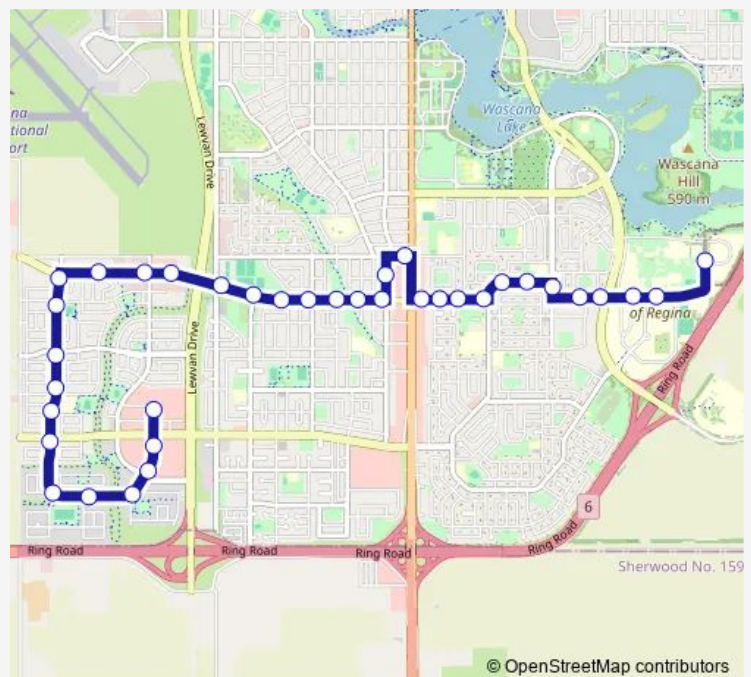

Macpherson Ave @ Knowles St (Eb)

Route schedule

Harvard Way @ Grasslands Dr (Nb) — University Dr E @ First Nations Way (Nb)

Monday	06:10-21:40
Tuesday	06:10-21:40
Wednesday	06:10-21:40
Thursday	06:10-21:40
Friday	06:10-21:40
Saturday	06:10-18:10
Sunday	—

Route info

Direction: Harvard Way @ Grasslands Dr (Nb)

Stops: 27

Trip Duration: 0 hour 28 min

18 — Harbour Landing - University

Kramer Blvd @ Hillsdale St (Eb)

Kramer Blvd @ Centennial St (Eb)

University Drive West @ Buffaloberry Way (Nb)

36 stops

[Open route schedule](#)

University Dr E @ First Nations Way (Nb)

University Dr S @ Kinesiology Bld (Wb)

University Drive South @ Buffaloberry Way (Wb)

Kramer Blvd @ Wascana Pkwy (Wb)

Kramer Blvd @ Darke St (Wb)

Monday 05:50-22:03

Tuesday 05:50-22:03

Wednesday 05:50-22:03

Thursday 05:50-22:03

Friday 05:50-22:03

Saturday 05:50-18:38

Sunday —

Route info