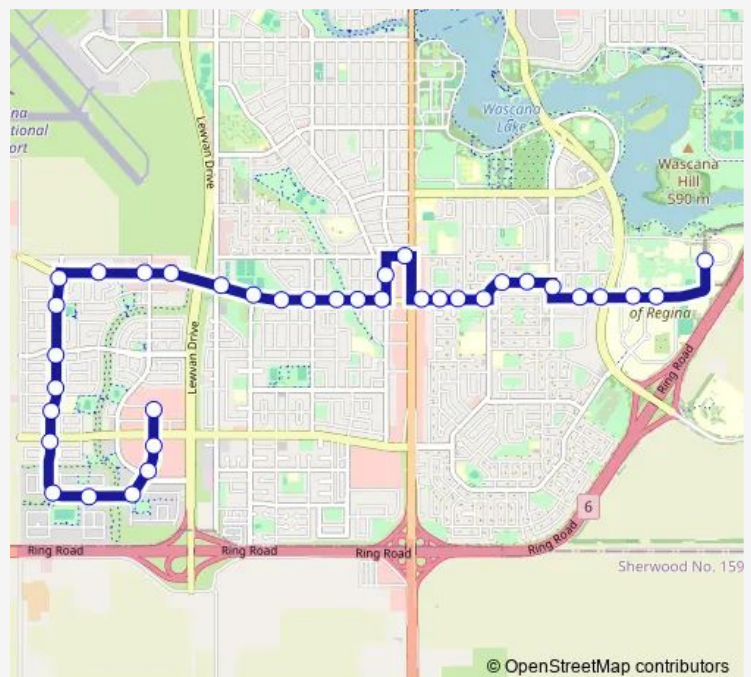

Macpherson Ave @ Knowles St (Eb)

Route schedule

Harvard Way @ Grasslands Dr (Nb) — University Dr E @ First Nations Way (Nb)

Monday 06:10-21:40

Tuesday 06:10-21:40

Wednesday 06:10-21:40

Thursday 06:10-21:40

Friday 06:10-21:40

Saturday 06:10-18:10

Sunday —

Route info

Direction: Harvard Way @ Grasslands Dr (Nb)

Stops: 27

Trip Duration: 0 hour 28 min

18 — Harbour Landing - University

Kramer Blvd @ Hillsdale St (Eb)

Kramer Blvd @ Centennial St (Eb)

University Drive West @ Buffaloberry Way (Nb)

University Dr W @ Classroom Bldg (Nb)

University Drive N @ Adhum Building (Eb)

University Dr E @ First Nations Way (Nb)

Direction

University Dr E @ First Nations Way (Nb) — Harvard Way @ Grasslands Dr (Nb)

36 stops

[Open route schedule](#)

University Dr E @ First Nations Way (Nb)

University Dr S @ Kinesiology Bld (Wb)

University Drive South @ Buffaloberry Way (Wb)