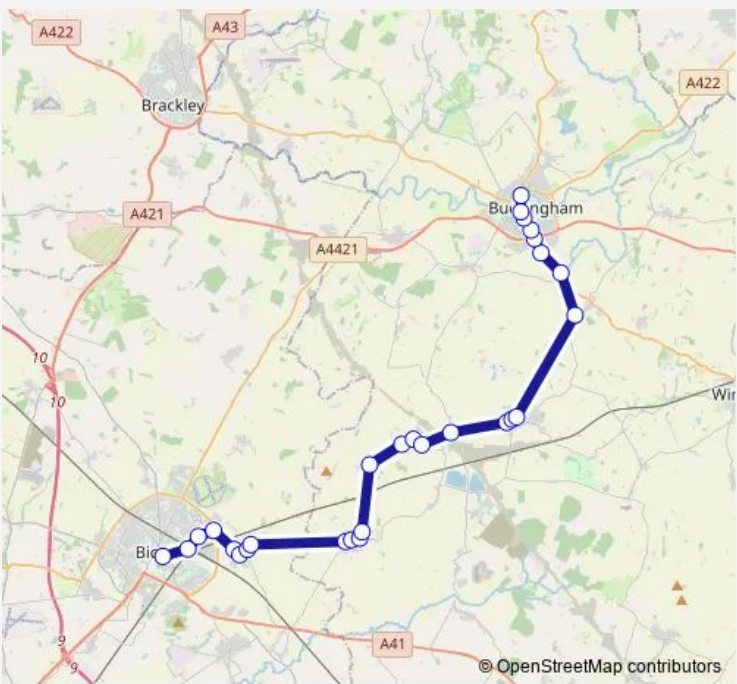

Bus 18 Buckingham - Steeple Claydon - Calvert - Launton - Bicester

[Go to website](#)

Direction
 High Street — Pioneer Square
 34 stops
[Open route schedule](#)

- High Street
- Chandos Road
- Upper School
- London Road
- Tesco
- Benthill Farm
- Lenborough Turn
- Main Street
- The Fountain PH
- West End
- Seven Stars Crossroads
- Recreation Ground
- Cheshire Cottages
- Brackley Lane
- Community Hall
- Cotswolds Way
- Cheshire Cottages
- Recreation Ground
- Rosehill Crescent
- The Crown PH
- Manor House

Route schedule
 High Street — Pioneer Square

Monday	07:41-16:30
Tuesday	07:41-16:30
Wednesday	07:41-16:30
Thursday	07:41-16:30
Friday	07:41-16:30
Saturday	—
Sunday	—

Route info
 Direction: High Street
 Stops: 34
 Trip Duration: 0 hour 57 min