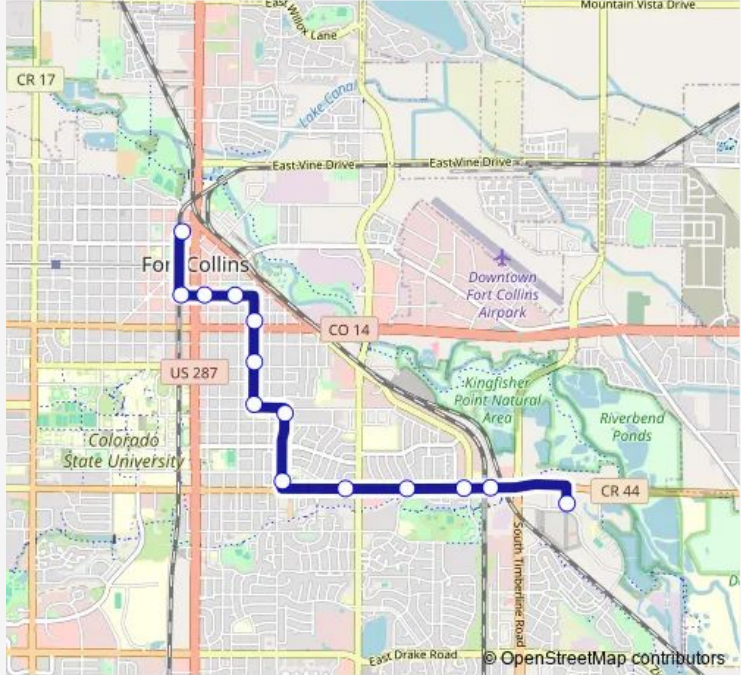

Bus 18 Route 18

[Go to website](#)

Direction
Prospect Pkwy & Midpoint — Downtown Transit Center

14 stops

[Open route schedule](#)

- Prospect Pkwy & Midpoint
- Prospect & Academy
- Prospect & Riverside
- Prospect & Welch
- Prospect & Lake
- Stover & Prospect
- Stover & Elizabeth
- Whedbee & Elizabeth
- Whedbee & Laurel
- Whedbee & Mulberry
- Olive & Peterson
- Olive & Remington
- Olive & Mason
- Downtown Transit Center

Route schedule
Prospect Pkwy & Midpoint — Downtown Transit Center

Monday	06:20-19:20
Tuesday	06:20-19:20
Wednesday	06:20-19:20
Thursday	06:20-19:20
Friday	06:20-19:20
Saturday	06:20-19:20
Sunday	—

Route info

Direction: Prospect Pkwy & Midpoint

Stops: 14

Trip Duration: 0 hour 18 min

Direction

Downtown Transit Center — Prospect Pkwy & Midpoint

18 stops

[Open route schedule](#)

Downtown Transit Center

Prospect Pkwy & Midpoint

Route schedule

Downtown Transit Center — Prospect Pkwy & Midpoint

Monday 07:00-20:00

Tuesday 07:00-20:00

Wednesday 07:00-20:00

Thursday 07:00-20:00

Friday 07:00-20:00