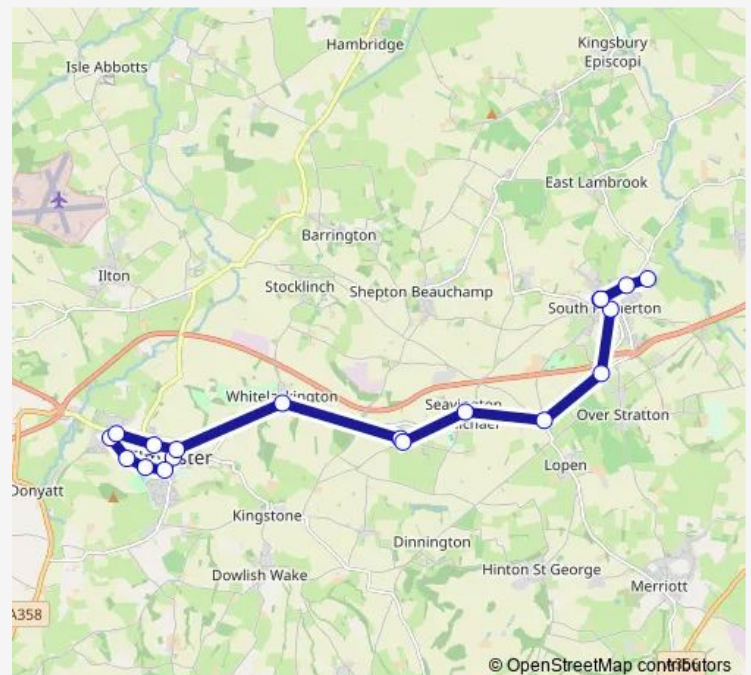

### Route schedule

The Square — South Petherton Hospital

Monday —

Tuesday 09:15-12:15

Wednesday —

Thursday —

Friday 09:15-12:15

Saturday —

### Route info

Direction: The Square

Stops: 19

Trip Duration: 0 hour 26 min

18 — South Petherton Hospital - Ilminster

## Route schedule

Silver Street — Medical Centre

Monday	—
Tuesday	09:52-12:52
Wednesday	—
Thursday	—
Friday	09:52-12:52
Saturday	—
Sunday	—

## Route info

Direction: Silver Street

Stops: 14

Trip Duration: 0 hour 26 min

18 Bus time schedules and route maps are available in an offline PDF at [busmaps.com](https://busmaps.com). Use the [busmaps.com](https://busmaps.com) website to see live bus times, train schedule or subway schedule, and step-by-step directions for all public transit in South Petherton