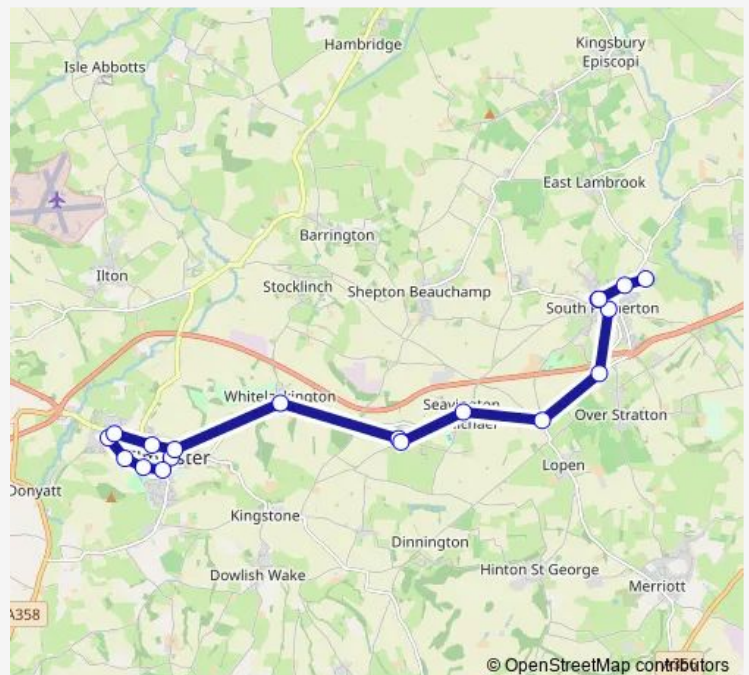

### Route schedule

The Square — South Petherton Hospital

Monday —

Tuesday 09:15-12:15

Wednesday —

Thursday —

Friday 09:15-12:15

Saturday —

### Route info

Direction: The Square

Stops: 19

Trip Duration: 0 hour 26 min

18 — South Petherton Hospital - Ilminster

## Route schedule

Silver Street — Medical Centre

Monday	—
Tuesday	09:52-12:52
Wednesday	—
Thursday	—
Friday	09:52-12:52
Saturday	—
Sunday	—

## Route info

Direction: Silver Street

Stops: 14

Trip Duration: 0 hour 26 min

18 Bus time schedules and route maps are available in an offline PDF at [busmaps.com](https://busmaps.com). Use the [busmaps.com](https://busmaps.com) website to see live bus times, train schedule or subway schedule, and step-by-step directions for all public transit in South Petherton