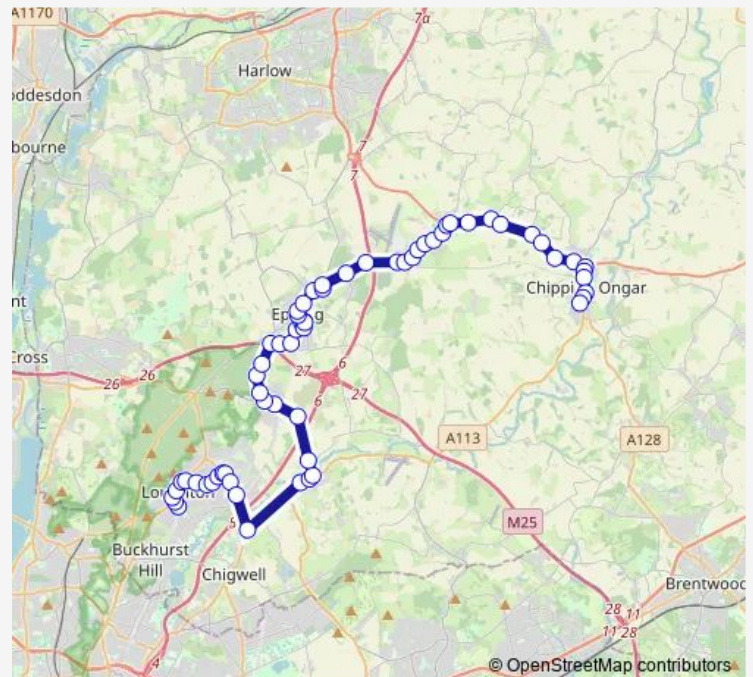

### Route schedule

Loughton Station — Two Brewers

Monday 08:10-22:45

Tuesday 08:10-22:45

Wednesday 08:10-22:45

Thursday 08:10-22:45

Friday 08:10-22:45

Saturday 08:12-22:45

### Route info

Direction: Loughton Station

Stops: 63

Trip Duration: 1 hour 0 min

■ 18 — Epping - North Weald - (Ongar)

Village Hall

Morgan Crescent

Little Gregories