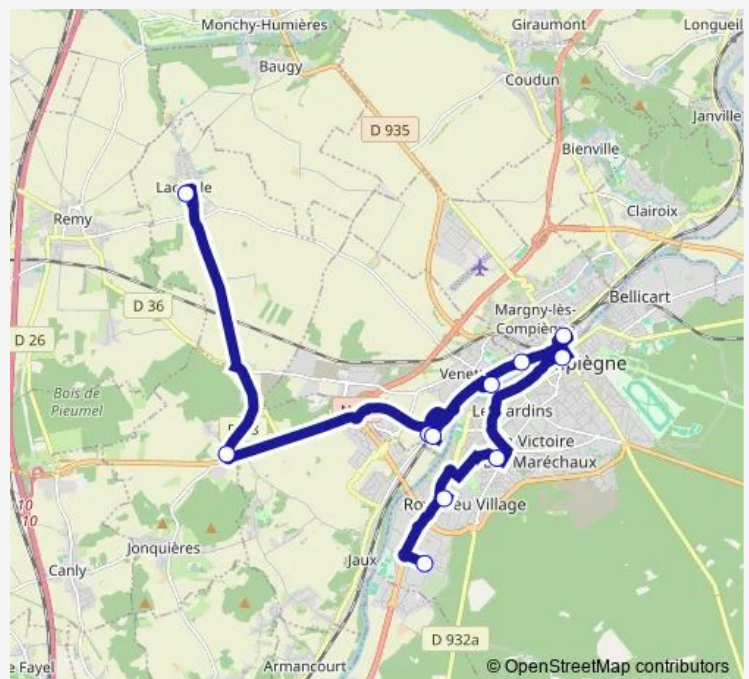

### Direction

Place — Hopital

11 stops

[Open route schedule](#)

Place

Bouquy

Perelles

Parc Technologique DES Rives DE L'Oise

Barrage

RUE DE Beauvais

Gare

Saint Nicolas

Saint Come

Blaise Pascal (rue Morançais)

Hopital

### Route schedule

Place — Hopital

Monday 06:00-18:00

Tuesday 06:00-18:00

Wednesday 06:00-18:00

Thursday 06:00-18:00

Friday 06:00-18:00

Saturday 06:00-18:00

### Route info

Direction: Place

Stops: 11

Trip Duration: 0 hour 45 min

18 — Lachelle-Compiegne