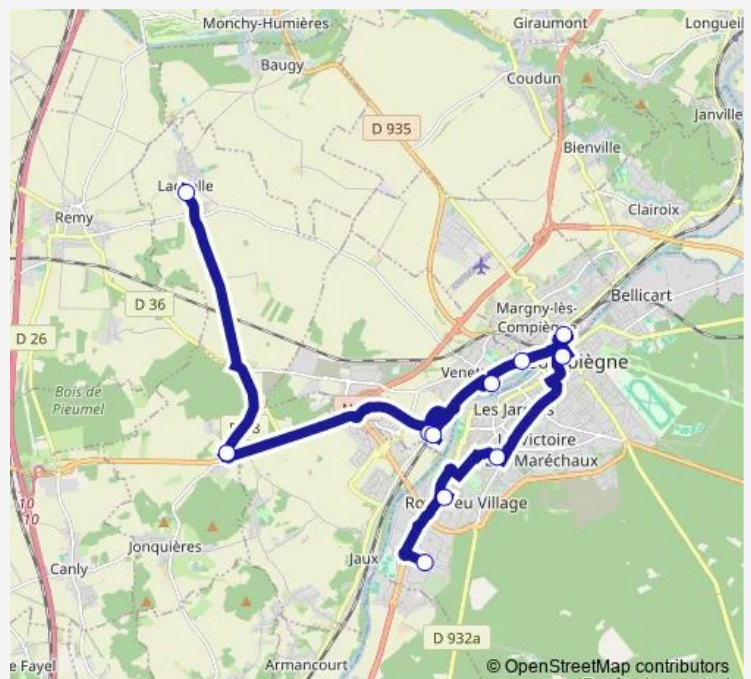

Hopital

Route schedule

Place — Hopital

Monday 06:00-18:00

Tuesday 06:00-18:00

Wednesday 06:00-18:00

Thursday 06:00-18:00

Friday 06:00-18:00

Saturday 06:00-18:00

Sunday —

Route info

Direction: Place

Stops: 11

Trip Duration: 0 hour 45 min

18 — Lachelle-Compiegne

## Direction

Hopital — Place

11 stops

[Open route schedule](#)

Hopital

Blaise Pascal (rue Morançais)

Saint Come

Saint Nicolas

## Route schedule

Hopital — Place

Monday	08:10-19:10
Tuesday	08:10-19:10
Wednesday	08:10-19:10
Thursday	08:10-19:10
Friday	08:10-19:10
Saturday	08:10-19:10
Sunday	—