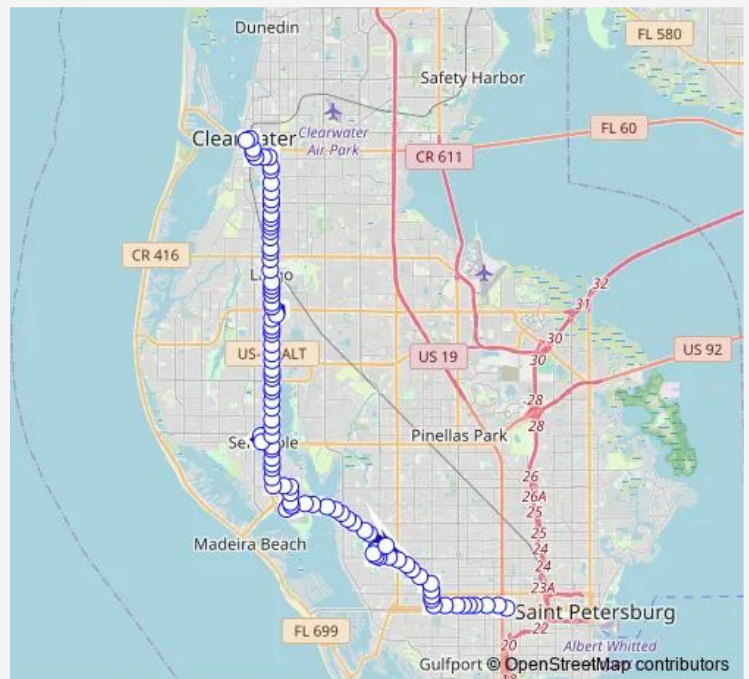

58th ST N + 4TH AVE N

58th ST N + 6TH AVE N

9TH AVE N + 58th ST N

Tyrone Blvd N + Winchester RD N

Tyrone Blvd N + 17th AVE N

Tyrone Blvd N + 18th AVE N

22nd AVE N + 66th ST N

Tyrone Square Mall Shelter - E

22nd AVE N + THE Pinellas Trl

Anvil ST N + 22nd AVE N

26th AVE N + Anvil ST N

Route schedule

Grand Central Station - A — Park ST Terminal - Platform - A

Monday	05:34-20:53
Tuesday	05:34-20:53
Wednesday	05:34-20:53
Thursday	05:34-20:53
Friday	05:34-20:53
Saturday	05:58-19:15
Sunday	06:31-19:33

Route info

Direction: Grand Central Station - A

Stops: 97

Trip Duration: 1 hour 32 min

18 — ST Petersburg/Clearwater

72nd ST N + 22nd AVE N

Tyrone Blvd N + 68th ST N

Tyrone Blvd N + 75th ST N

Tyrone Blvd N + 76th ST N

Tyrone Blvd N + 38th AVE N

Tyrone Blvd N + Park ST N

BAY Pines Blvd + 83rd ST N

BAY Pines Blvd + Seahorse Dr

BAY Pines Blvd + 86th WAY N

BAY Pines Blvd + 92nd ST N

BAY Pines Blvd + 95th ST N