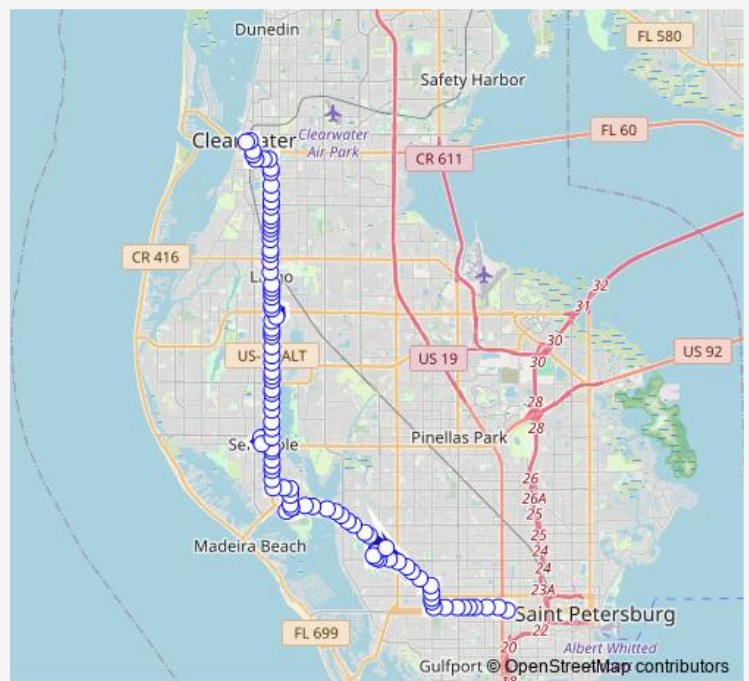

58th ST N + 4TH AVE N

58th ST N + 6TH AVE N

9TH AVE N + 58th ST N

Tyrone Blvd N + Winchester RD N

Tyrone Blvd N + 17th AVE N

Tyrone Blvd N + 18th AVE N

22nd AVE N + 66th ST N

Tyrone Square Mall Shelter - E

22nd AVE N + THE Pinellas Trl

Anvil ST N + 22nd AVE N

26th AVE N + Anvil ST N

Route schedule

Grand Central Station - A — Park ST Terminal - Platform - A

| | |
|-----------|-------------|
| Monday | 05:34-20:53 |
| Tuesday | 05:34-20:53 |
| Wednesday | 05:34-20:53 |
| Thursday | 05:34-20:53 |
| Friday | 05:34-20:53 |
| Saturday | 05:58-19:15 |
| Sunday | 06:31-19:33 |

Route info

Direction: Grand Central Station - A

Stops: 97

Trip Duration: 1 hour 32 min

18 — ST Petersburg/Clearwater

72nd ST N + 22nd AVE N

Tyrone Blvd N + 68th ST N

Tyrone Blvd N + 75th ST N

Tyrone Blvd N + 76th ST N

Tyrone Blvd N + 38th AVE N

Tyrone Blvd N + Park ST N

BAY Pines Blvd + 83rd ST N

BAY Pines Blvd + Seahorse Dr

BAY Pines Blvd + 86th WAY N

BAY Pines Blvd + 92nd ST N

BAY Pines Blvd + 95th ST N