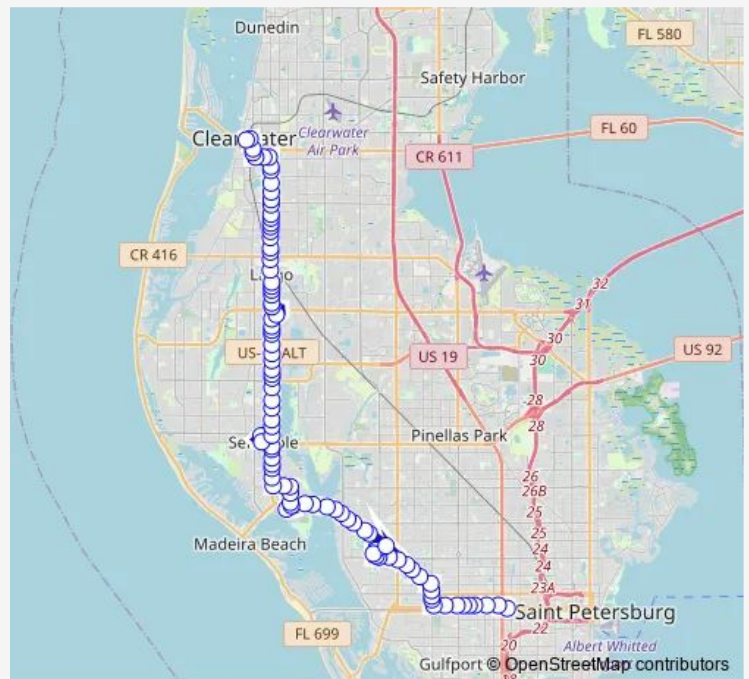

58th ST N + 4TH AVE N

58th ST N + 6TH AVE N

9TH AVE N + 58th ST N

Tyrone Blvd N + Winchester RD N

Tyrone Blvd N + 17th AVE N

Tyrone Blvd N + 18th AVE N

22nd AVE N + 66th ST N

Tyrone Square Mall Shelter - E

22nd AVE N + THE Pinellas Trl

Anvil ST N + 22nd AVE N

26th AVE N + Anvil ST N

Route schedule

Grand Central Station - K — Park ST Terminal - Platform - D

Monday	05:22-22:44
Tuesday	05:22-22:44
Wednesday	05:22-22:44
Thursday	05:22-22:44
Friday	05:22-22:44
Saturday	05:15-20:30
Sunday	—

Route info

Direction: Grand Central Station - K

Stops: 95

Trip Duration: 1 hour 8 min

18 — ST Petersburg/Clearwater

72nd ST N + 22nd AVE N

Tyrone Blvd N + 68th ST N

Tyrone Blvd N + 75th ST N

Tyrone Blvd N + 76th ST N

Tyrone Blvd N + 38th AVE N

Tyrone Blvd N + Park ST N

BAY Pines Blvd + 83rd ST N

BAY Pines Blvd + Seahorse Dr

BAY Pines Blvd + 86th WAY N

BAY Pines Blvd + 92nd ST N

BAY Pines Blvd + 95th ST N