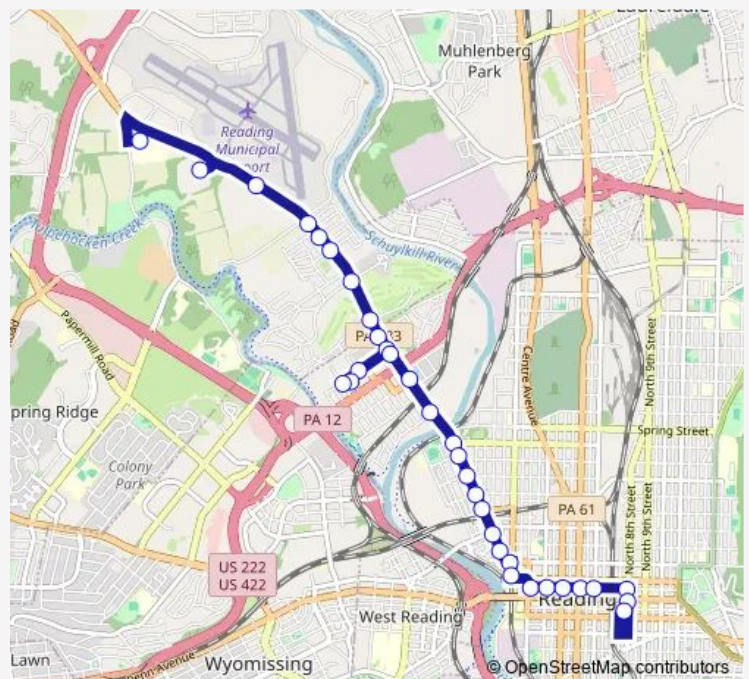

Front & Windsor St. - Far Side - Wb

Windsor & Weiser St. - Far Side - Wb

Windsor & Lincoln St. - Far Side - Wb

Windsor St. & Sch Ave. Near Side Wb

Jamestown Apartments

Route schedule

Barta Transportation Center — Jamestown Apartments

Monday —

Tuesday —

Wednesday —

Thursday —

Friday —

Saturday —

Sunday 11:00-18:00

Route info

Direction: Barta Transportation Center

Stops: 20

Trip Duration: 0 hour 15 min

18 — Schuylkill Ave.

Direction

Barta Transportation Center — St. Joesph Hospital

30 stops

[Open route schedule](#)

Direction: Barta Transportation Center

Stops: 20

Trip Duration: 0 hour 12 min

18 Bus time schedules and route maps are available in an offline PDF at busmaps.com. Use the busmaps.com website to see live bus times, train schedule or subway schedule, and step-by-step directions for all public transit in Reading