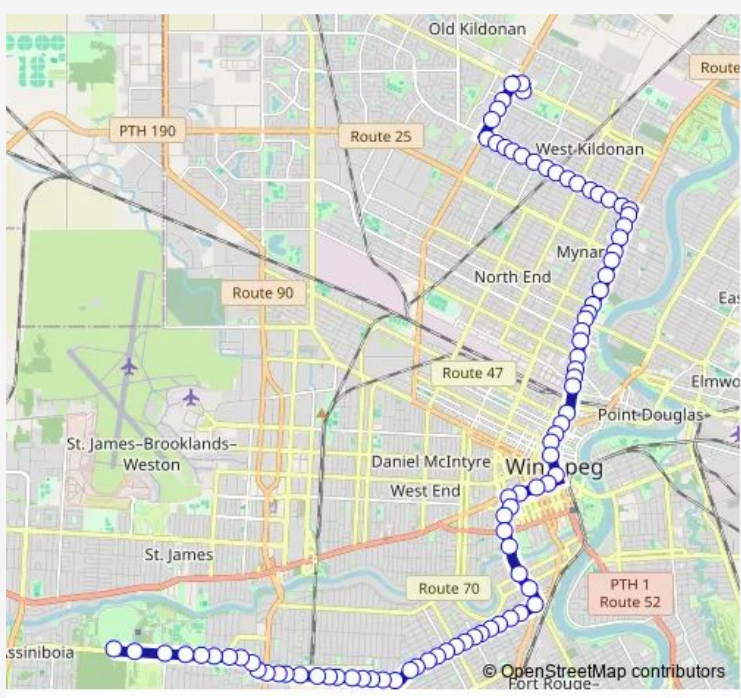

# Bus 18 North Main-Corydon

[Go to website](#)

**Direction**  
 Westbound Zoo at Zoo Loop — Southbound Garden City Terminal at Garden City Centre (18)  
 93 stops  
[Open route schedule](#)

- Westbound Zoo at Zoo Loop
- Eastbound Roblin at Shaftesbury West
- Eastbound Corydon at Shaftesbury
- Eastbound Corydon at Laidlaw
- Eastbound Corydon at Kelvin
- Eastbound Corydon at Park
- Eastbound Corydon at Lamont
- Eastbound Corydon at Handsart
- Northbound Tuxedo at Girton
- Eastbound Tuxedo at Edgeland
- Eastbound Tuxedo at Doncaster
- Eastbound Tuxedo at Kenaston
- Southbound Kenaston at Tuxedo South
- Southbound Kenaston at Lockston
- Eastbound Corydon at Carpathia
- Eastbound Corydon at Lockwood
- Eastbound Corydon at Centennial
- Eastbound Corydon at Lanark
- Eastbound Corydon at Lindsay
- Eastbound Corydon at Campbell
- Eastbound Corydon at Brock

Route schedule  
 Westbound Zoo at Zoo Loop — Southbound Garden City Terminal at Garden City Centre (18)

Monday	05:46-08:18
Tuesday	05:46-08:18
Wednesday	05:46-08:18
Thursday	05:46-08:18
Friday	05:46-08:18
Saturday	05:35-20:33
Sunday	06:26-21:06

**Route info**  
 Direction: Westbound Zoo at Zoo Loop  
 Stops: 93  
 Trip Duration: 1 hour 1 min

18 — North Main-Corydon **BusMaps**

Eastbound Corydon at Niagara

Eastbound Corydon at Ash

Eastbound Corydon at Elm