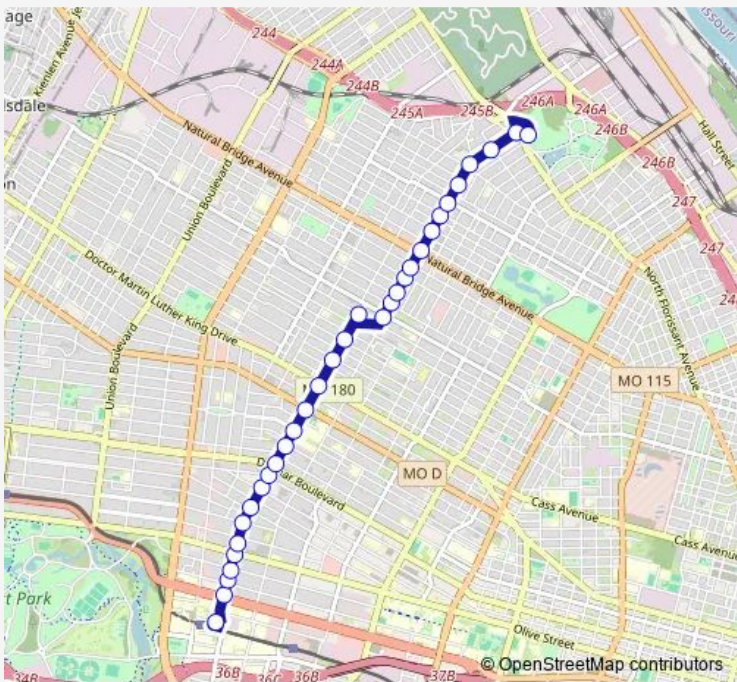

Bus 18 Taylor

[Go to website](#)

Direction
 Central West END Transit Center — Ofallon Park REC Complex Sb
 32 stops
[Open route schedule](#)

- Central West END Transit Center
- Taylor @ Forest Park Nb
- Taylor @ Laclede Nb
- Taylor @ West Pine Nb
- Taylor @ Lindell Nb
- Taylor @ Maryland Nb
- Taylor @ Pershing Nb
- Taylor @ Mcpherson Nb
- Taylor @ Olive Nb
- Taylor @ Washington Nb
- Taylor @ Delmar Nb
- Taylor @ Belle Place Nb
- Taylor @ Finney Nb
- Taylor @ Page Nb
- Taylor @ DR ML King Nb
- Taylor @ Garfield Nb
- Taylor @ ST. Ferdinand Nb
- Taylor @ Maffitt Nb
- Newstead @ ST. Louis Nb
- Newstead @ Labadie Nb
- Newstead @ Greer Nb

Route schedule
 Central West END Transit Center — Ofallon Park REC Complex Sb

Monday	04:45-00:39 ⁺¹
Tuesday	04:45-00:39 ⁺¹
Wednesday	04:45-00:39 ⁺¹
Thursday	04:45-00:39 ⁺¹
Friday	04:45-00:39 ⁺¹
Saturday	04:45-22:45
Sunday	04:45-22:45

Route info
 Direction: Central West END Transit Center
 Stops: 32
 Trip Duration: 0 hour 20 min

Newstead @ Ashland Nb

Newstead @ Lexington Nb

Newstead @ Natural Bridge Nb

Newstead @ SAN Francisco Nb

Newstead @ Kossuth Nb

Friday 04:05-00:05⁺¹

Saturday 05:05-23:05

Sunday 05:05-23:05

Route info

Direction: Ofallon Park REC Complex Sb

Stops: 35

Trip Duration: 0 hour 21 min

Taylor @ Washington Sb