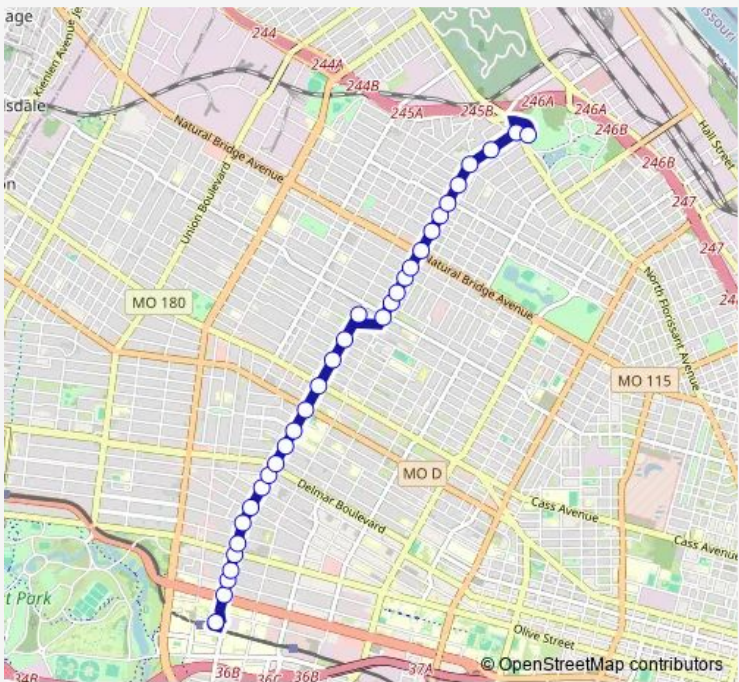

Bus 18 Taylor

[Go to website](#)

Direction
 Central West END Transit Center — Ofallon Park REC Complex Sb
 32 stops
[Open route schedule](#)

- Central West END Transit Center
- Taylor @ Forest Park Nb
- Taylor @ Laclede Nb
- Taylor @ West Pine Nb
- Taylor @ Lindell Nb
- Taylor @ Maryland Nb
- Taylor @ Pershing Nb
- Taylor @ Mcpherson Nb
- Taylor @ Olive Nb
- Taylor @ Washington Nb
- Taylor @ Delmar Nb
- Taylor @ Belle Place Nb
- Taylor @ Finney Nb
- Taylor @ Page Nb
- Taylor @ DR ML King Nb
- Taylor @ Garfield Nb
- Taylor @ ST. Ferdinand Nb
- Taylor @ Maffitt Nb
- Newstead @ ST. Louis Nb
- Newstead @ Labadie Nb
- Newstead @ Greer Nb

Route schedule
 Central West END Transit Center — Ofallon Park REC Complex Sb

Monday	04:45-00:39 ⁺¹
Tuesday	04:45-00:39 ⁺¹
Wednesday	04:45-00:39 ⁺¹
Thursday	04:45-00:39 ⁺¹
Friday	04:45-00:39 ⁺¹
Saturday	04:45-22:45
Sunday	04:45-22:45

Route info
 Direction: Central West END Transit Center
 Stops: 32
 Trip Duration: 0 hour 20 min

18 — Taylor **BusMaps**

Newstead @ Ashland Nb

Newstead @ Lexington Nb

Newstead @ Natural Bridge Nb

Newstead @ SAN Francisco Nb

Thursday 04:05-00:05⁺¹

Friday 04:05-00:05⁺¹

Saturday 05:05-23:05

Sunday 05:05-23:05

Route info

Direction: Ofallon Park REC Complex Sb

Stops: 35

Trip Duration: 0 hour 21 min