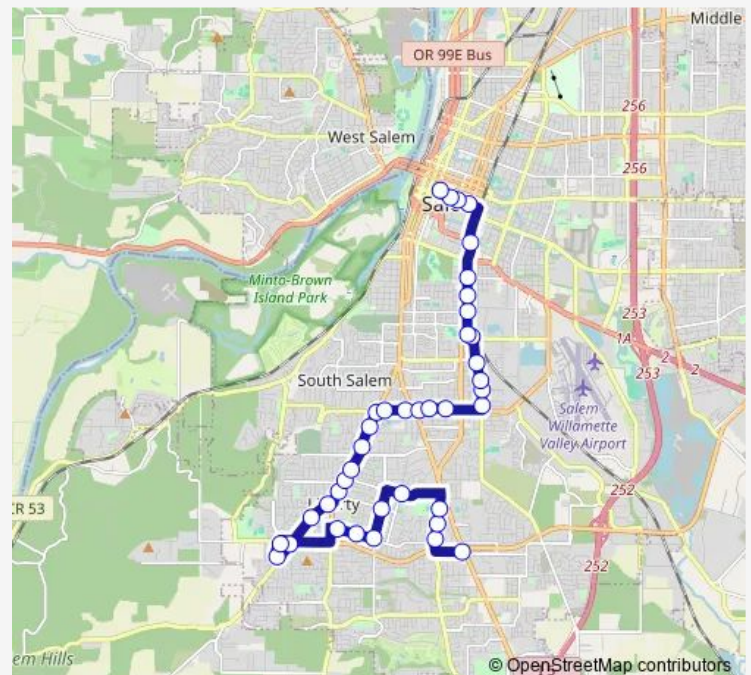

Thursday 06:30-22:30

Friday 06:30-22:30

Saturday 07:30-20:30

Sunday —

Route info

Direction: Downtown Transit Center - Bay I

Stops: 42

Trip Duration: 0 hour 36 min

18 — 12th / Liberty

BusMaps

Liberty @ Harvard

3875 Liberty

Liberty @ Browning

Liberty @ Mize

Liberty @ Cunningham

Skyline @ Liberty Circle

Thursday 06:10-22:14

Friday 06:10-22:14

Saturday 06:10-20:14

Sunday —

Route info

Direction: Barnes @ Commercial

Stops: 39

Trip Duration: 0 hour 33 min

13th @ Howard

13th @ Hines

13th @ Amtrak Station

Court @ Capitol

Court @ Winter

Court @ Cottage

Downtown Transit Center - Bay I

18 Bus time schedules and route maps are available in an offline PDF at busmaps.com. Use the busmaps.com website to see live bus times, train schedule or subway schedule, and step-by-step directions for all public transit in Salem