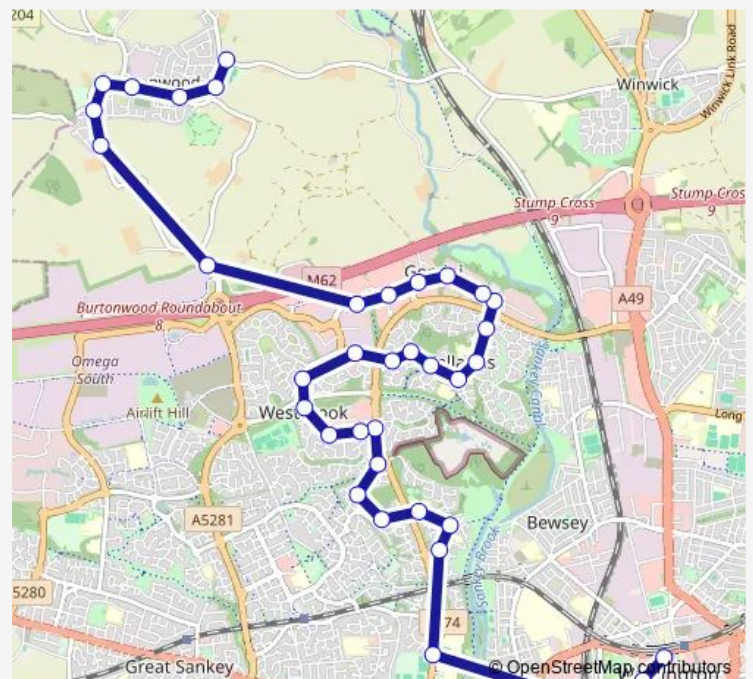

Thursday 15:04

Friday 15:04

Saturday —

Sunday —

Route info

Direction: Bus Interchange

Stops: 37

Trip Duration: 0 hour 35 min

Monday 07:50

Tuesday 07:50

Wednesday 07:50

Thursday 07:50

Friday 07:50

Saturday —

Sunday —

Route info

Direction: Asda

Stops: 34

Trip Duration: 0 hour 40 min

Gregory Close

Spar Shop

Bewsey Farm

Nansen Close

St Gregorys School