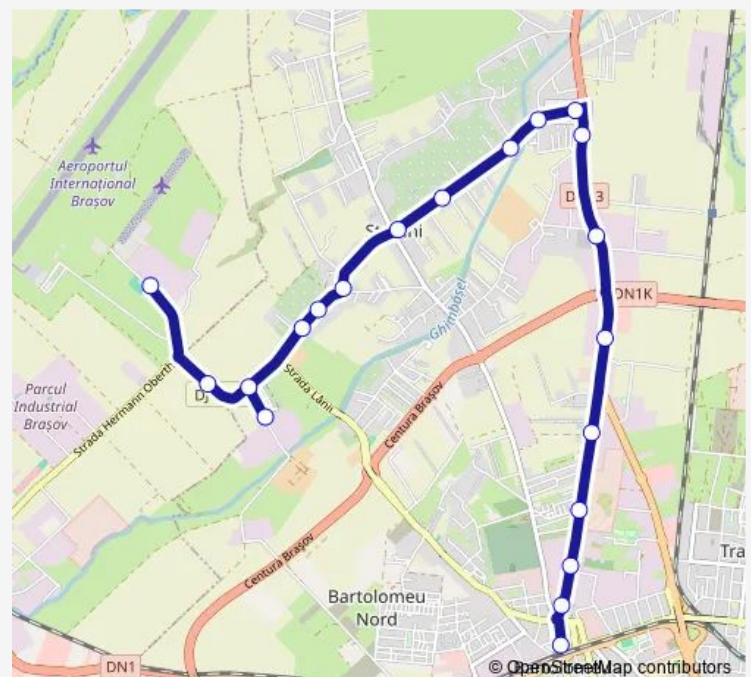

Facultativă

Stupini Centru

Surlaului

Facultativă

Facultativă li

Fundăturii

Fundăturii cap linie

Route schedule

Bariera Bartolomeu — Fundăturii cap linie

Monday 05:30-23:10

Tuesday 05:30-23:10

Wednesday 05:30-23:10

Thursday 05:30-23:10

Friday 05:30-23:10

Saturday 06:30-21:30

Sunday 06:30-21:30

Route info

Direction: Bariera Bartolomeu

Stops: 19

Trip Duration: 0 hour 21 min

Direction

Bariera Bartolomeu — IAR Ghimbav

20 stops

[Open route schedule](#)

Saturday 07:00-22:00

Sunday 07:00-22:00

Route info

Direction: IAR Ghimbav

Stops: 20

Trip Duration: 0 hour 27 min

18 Bus time schedules and route maps are available in an offline PDF at busmaps.com. Use the busmaps.com website to see live bus times, train schedule or subway schedule, and step-by-step directions for all public transit in Brasov