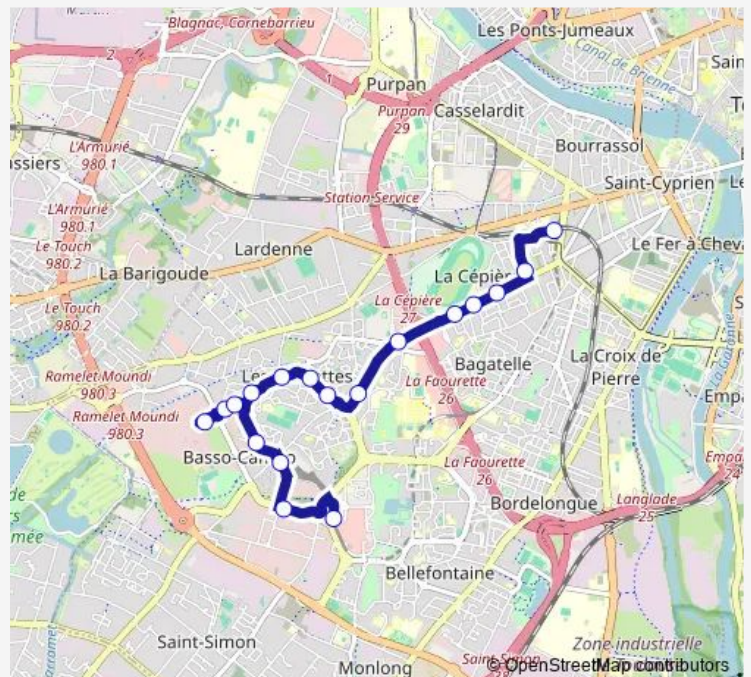

Basso Cambo

### Route schedule

Cité Scolaire Rive Gauche — Basso Cambo

Monday	22:05-00:05 <sup>+1</sup>
Tuesday	22:05-00:05 <sup>+1</sup>
Wednesday	22:05-00:05 <sup>+1</sup>
Thursday	22:05-00:45 <sup>+1</sup>
Friday	22:05-00:45 <sup>+1</sup>
Saturday	21:25-00:45 <sup>+1</sup>
Sunday	21:27-00:05 <sup>+1</sup>

### Route info

Direction: Cité Scolaire Rive Gauche

Stops: 13

Trip Duration: 0 hour 10 min

## Direction

Basso Cambo — Cité Scolaire Rive Gauche

13 stops

[Open route schedule](#)

Basso Cambo

Mesplé

Ateliers Métro

Magre