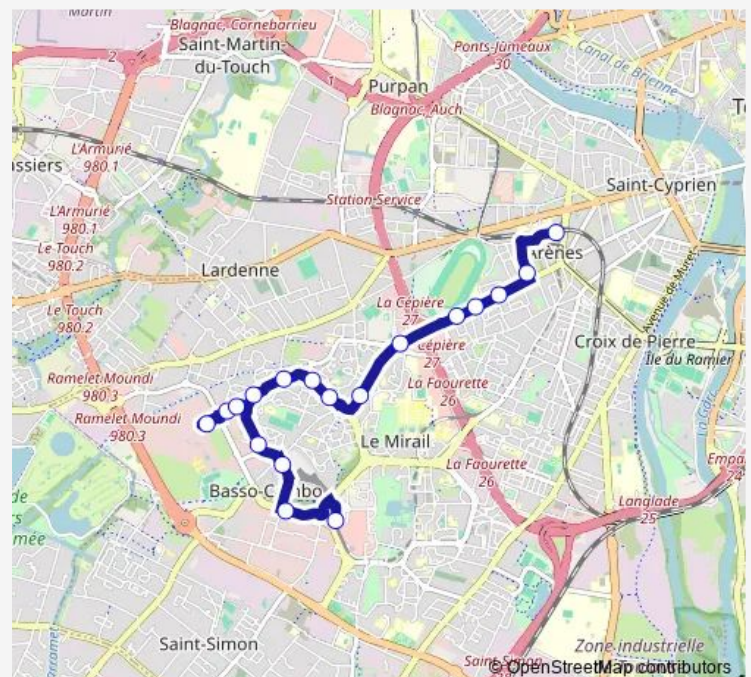

Basso Cambo

### Route schedule

Cité Scolaire Rive Gauche — Basso Cambo

Monday	21:25-00:05 <sup>+1</sup>
Tuesday	21:25-00:05 <sup>+1</sup>
Wednesday	21:25-00:05 <sup>+1</sup>
Thursday	21:25-00:45 <sup>+1</sup>
Friday	21:25-00:45 <sup>+1</sup>
Saturday	21:25-00:45 <sup>+1</sup>
Sunday	21:27-00:05 <sup>+1</sup>

### Route info

Direction: Cité Scolaire Rive Gauche

Stops: 13

Trip Duration: 0 hour 10 min

## Direction

Basso Cambo — Cité Scolaire Rive Gauche

13 stops

[Open route schedule](#)

Basso Cambo

Mesplé

Ateliers Métro

Magre