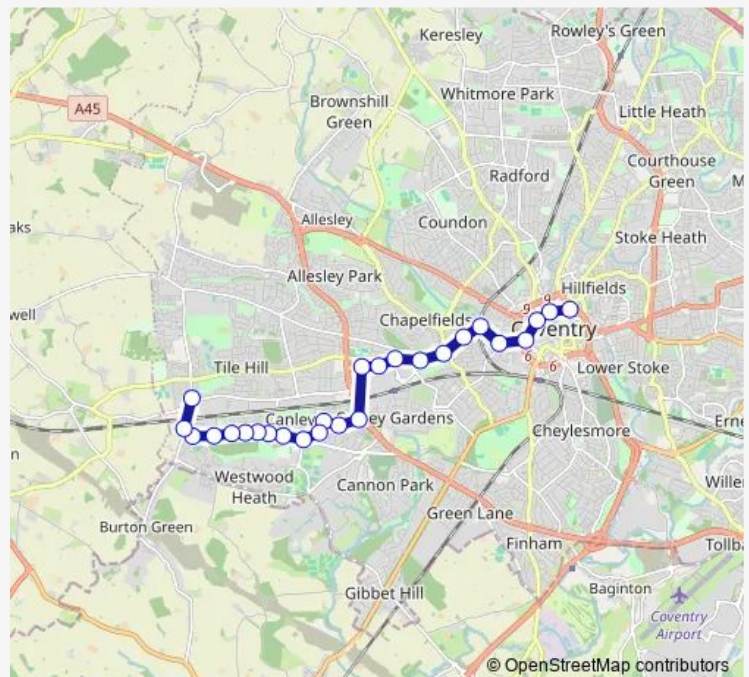

Thursday 06:00-23:25

Friday 06:00-23:25

Saturday 06:00-23:25

Sunday 06:55-23:25

Route info

Direction: Pool Meadow Bus Station

Stops: 26

Trip Duration: 0 hour 26 min

18 — Coventry - Tile Hill Village via Canley

Bradney Green

Marina Close

Dalmeny Rd

Tile Hill Rail Station

Trevor Close

Direction

Trevor Close — Pool Meadow Bus Station

28 stops

[Open route schedule](#)

Trevor Close

Rex Close

Tile Hill Rail Station

Dalmeny Rd

Marina Close

Bradney Green

Thursday 05:52-22:54

Friday 05:52-22:54

Saturday 05:52-22:54

Sunday 07:24-22:54

Route info

Direction: Trevor Close

Stops: 28

Trip Duration: 0 hour 27 min