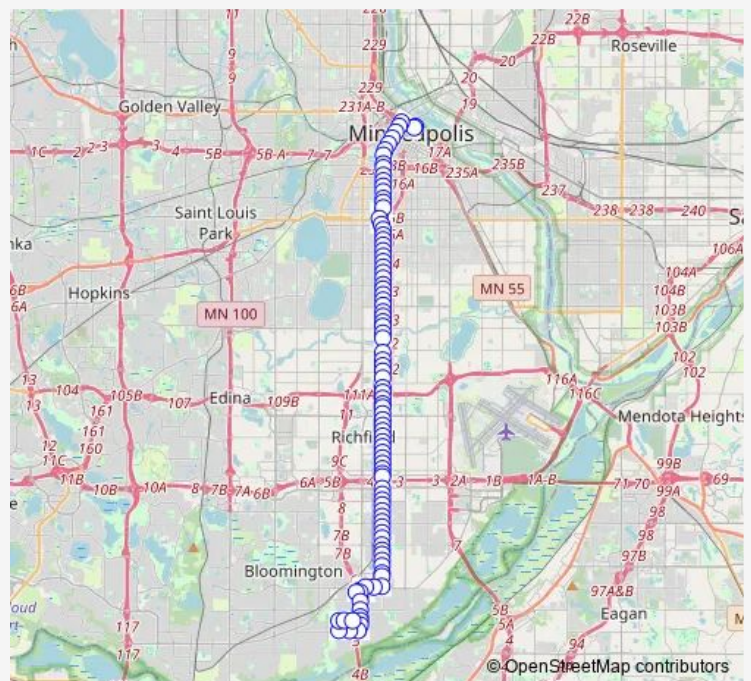

Bus 18

[Go to website](#)

Direction
 2nd Ave S Loop & American Blvd — Gateway Ramp Lay-over
 64 stops
[Open route schedule](#)

2nd Ave S Loop & American Blvd

Nicollet Ave S & American Blvd / I-494

Nicollet Ave S & 77th St E

Nicollet Ave S & 68th St E

Nicollet Ave S & 67th St E

Nicollet Ave S & 66th St E

Nicollet Ave S & 65th St E

Nicollet Ave S & 63rd St W

Nicollet Ave S & 62nd St E

Nicollet Ave S & 61st St E

Nicollet Ave S & 59th St E

Nicollet Ave S & 58th St E

Nicollet Ave S & 57th St E

Route schedule

2nd Ave S Loop & American Blvd — Gateway Ramp Lay-over

Monday	04:11-00:20 ⁺¹
Tuesday	04:11-00:22 ⁺¹
Wednesday	04:11-00:20 ⁺¹
Thursday	04:11-00:20 ⁺¹
Friday	04:11-00:20 ⁺¹
Saturday	04:14-00:22 ⁺¹
Sunday	04:14-23:24

Route info

Direction: 2nd Ave S Loop & American Blvd

Stops: 64

Trip Duration: 1 hour 3 min

Nicollet Ave S & 56th St E

Nicollet Ave S & Diamond Lake Rd

Nicollet Ave S & 52nd St E

Nicollet Ave S & 51st St E (Elmwood Pl)