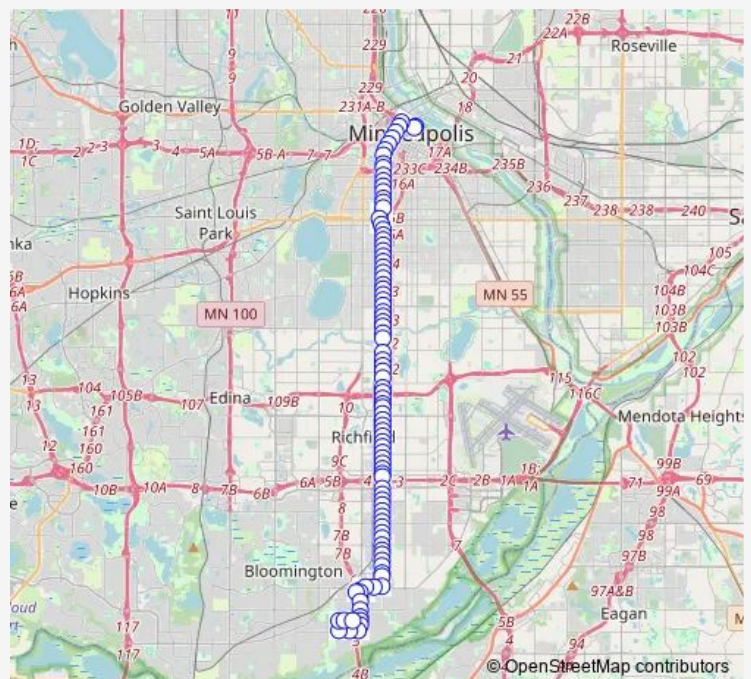

Nicollet Ave S & 59th St E

Nicollet Ave S & 58th St E

Nicollet Ave S & 57th St E

Route schedule

2nd Ave S Loop & American Blvd — Gateway Ramp Lay-over

Monday 04:12-00:21⁺¹

Tuesday 04:12-00:21⁺¹

Wednesday 04:12-00:21⁺¹

Thursday 04:12-00:21⁺¹

Friday 04:12-00:21⁺¹

Saturday 04:14-00:23⁺¹

Sunday 04:15-23:25

Route info

Direction: 2nd Ave S Loop & American Blvd

Stops: 63

Trip Duration: 1 hour 1 min

Nicollet Ave S & 56th St E

Nicollet Ave S & Diamond Lake Rd

Nicollet Ave S & 52nd St E

Nicollet Ave S & 51st St E (Elmwood Pl)

Nicollet Ave S & 50th St E

Nicollet Ave S & 49th St E

Nicollet Ave S & 48th St E

Route info

Direction: Stevens Ave & Diamond Lake Rd

Stops: 41

Trip Duration: 0 hour 51 min

Nicollet Ave S & 28th St E

Nicollet Ave S & 27th St / 26th St E

Nicollet Ave S & 25th St E

Nicollet Ave S & 24th St E