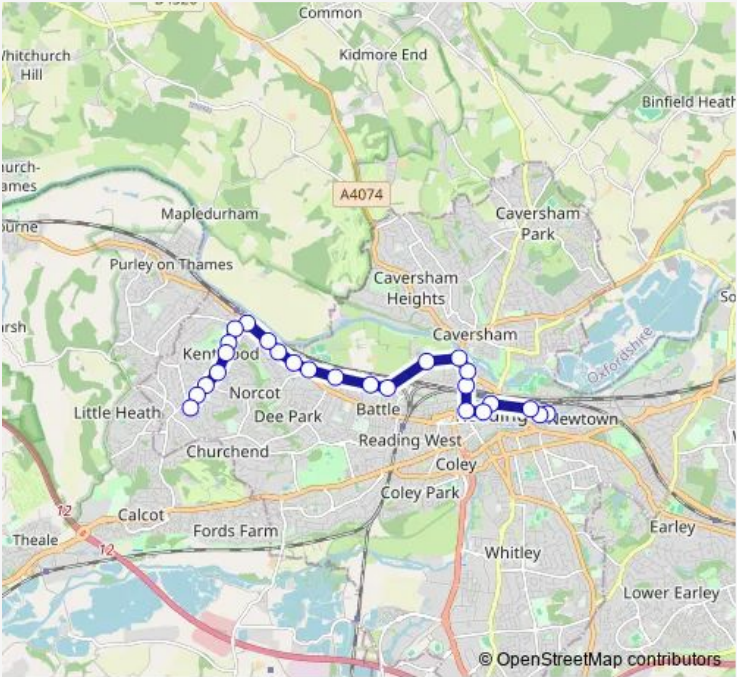

Bus 18 Tilehurst Triangle - Kenavon Drive via Kentwood Hill, Oxford Road, Rivermead, Friar Street, Forbury Road

[Go to website](#)

Direction
 Kenavon Drive — Tilehurst Triangle
 25 stops
[Open route schedule](#)

- Kenavon Drive
- The Meridian
- Forbury Retail Park
- Forbury Road
- Friar Street
- Greyfriars Road
- Caversham Road Fire Station
- Swansea Road
- The Moderation
- Rivermead Leisure Centre
- Ashmere Terrace
- Portman Road Tesco
- Bridgewater Close
- Stone Street
- Cold Store
- Romsey Road
- Weald Rise
- Kentwood Circle
- Oak Tree Road
- Derwent Avenue
- Armour Hill

Route schedule
 Kenavon Drive — Tilehurst Triangle

Monday	06:06-19:43
Tuesday	06:06-19:43
Wednesday	06:06-19:43
Thursday	06:06-19:43
Friday	06:06-19:43
Saturday	06:41-19:33
Sunday	08:00-19:10

Route info
 Direction: Kenavon Drive
 Stops: 25
 Trip Duration: 0 hour 29 min

Thursday 06:34-19:38

Friday 06:34-19:38

Saturday 07:02-19:30

Sunday 08:28-18:38

Route info

Direction: Tilehurst Triangle

Stops: 28

Trip Duration: 0 hour 29 min