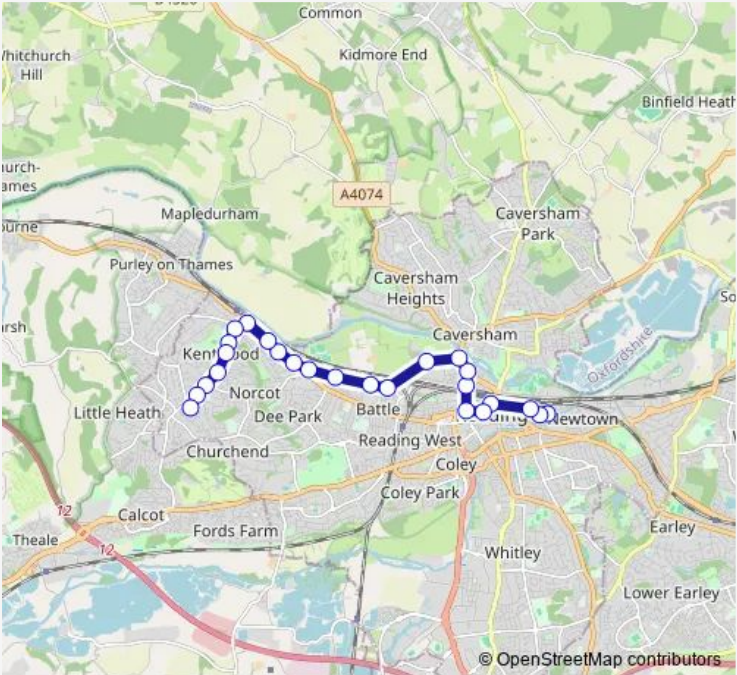

Bus 18 Tilehurst Triangle - Kenavon Drive via Kentwood Hill, Oxford Road, Rivermead, Friar Street, Forbury Road

[Go to website](#)

Direction
 Kenavon Drive — Tilehurst Triangle
 25 stops
[Open route schedule](#)

- Kenavon Drive
- The Meridian
- Forbury Retail Park
- Forbury Road
- Friar Street
- Greyfriars Road
- Caversham Road Fire Station
- Swansea Road
- The Moderation
- Rivermead Leisure Centre
- Ashmere Terrace
- Portman Road Tesco
- Bridgewater Close
- Stone Street
- Cold Store
- Romsey Road
- Weald Rise
- Kentwood Circle
- Oak Tree Road
- Derwent Avenue
- Armour Hill

18 — Tilehurst Triangle - Kenavon Drive via Kentwood Hill, Oxford Road, Rivermead, Friar Street, Forbury Road **BusMaps**

Kentwood Close

The Victoria

Tilehurst Library

Tilehurst Triangle

Direction

Tilehurst Triangle — Kenavon Drive

Thursday 06:34-19:38

Friday 06:34-19:38

Saturday 07:02-19:30

Sunday 08:28-18:38

Route info

Direction: Tilehurst Triangle

Stops: 28

Trip Duration: 0 hour 32 min