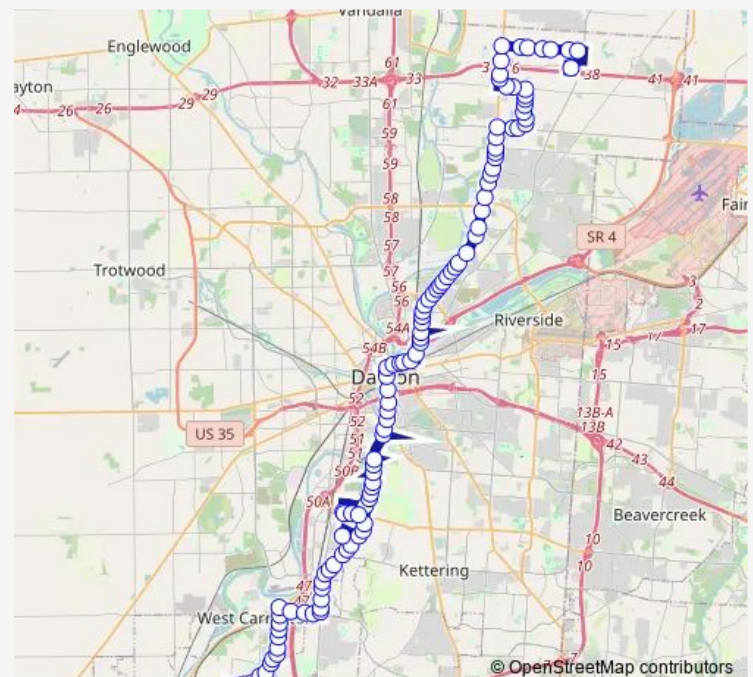

### Route schedule

1ST @ Central — Meijer @ Executive

Monday	05:26-00:16 <sup>+1</sup>
Tuesday	05:26-00:16 <sup>+1</sup>
Wednesday	05:26-00:16 <sup>+1</sup>
Thursday	05:26-00:16 <sup>+1</sup>
Friday	05:26-00:16 <sup>+1</sup>
Saturday	05:26-00:19 <sup>+1</sup>
Sunday	05:26-00:19 <sup>+1</sup>

### Route info

Direction: 1ST @ Central

Stops: 119

Trip Duration: 1 hour 28 min

18 — Route 18

Alex @ Gibbons

Alex @ Savoy

Alex @ Kimberly