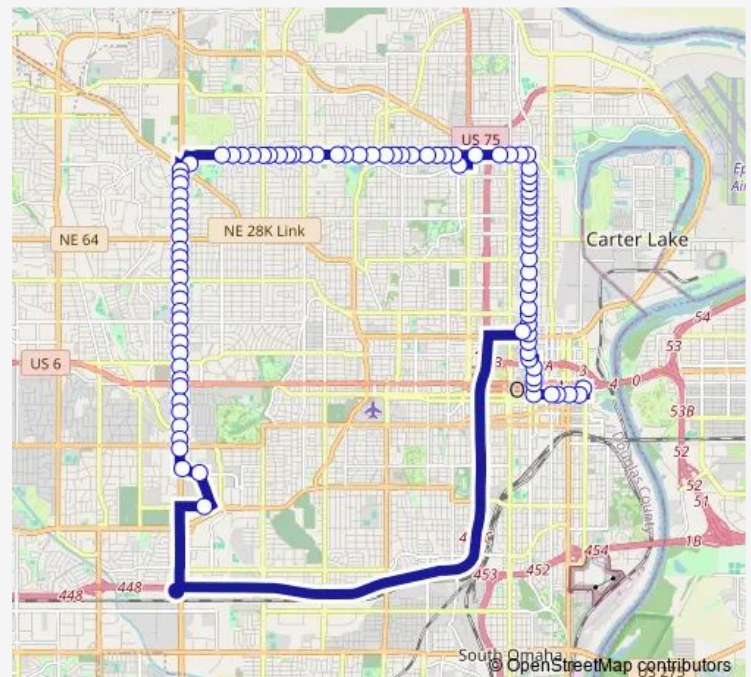

48th & Ames Ave Ne

49th & Ames Ave Ne

51st (Walmart) & Ames Ave Nw

52nd & Ames Ave Ne

54th & Ames Ave Nw

55th & Ames Ave Nw

56th & Ames Ave Nw

Taylor & Ames Ave Ne

60th on Ames Ave Ne

Route schedule

22 & Cuming St Nw — 68th & Mercy Rd Nw

Monday	05:08
Tuesday	05:08
Wednesday	05:08
Thursday	05:08
Friday	05:08
Saturday	05:08
Sunday	06:08

Route info

Direction: 22 & Cuming St Nw

Stops: 56

Trip Duration: 0 hour 46 min

61st & Ames Ave Ne

63rd & Ames Ave Ne

65th & Ames Ave Ne

66th & Ames Ave Ne

Benson Park TC Bay 2

72nd & Lawndale Sw

72nd & Pacific Nw

72nd & Poppleton Ave Nw

72nd & Pine Se

Pine & Aksarben Dr Sw

68th & Mercy Rd Nw

Direction

22 & Cuming St Nw — 10th & Douglas Sw

97 stops