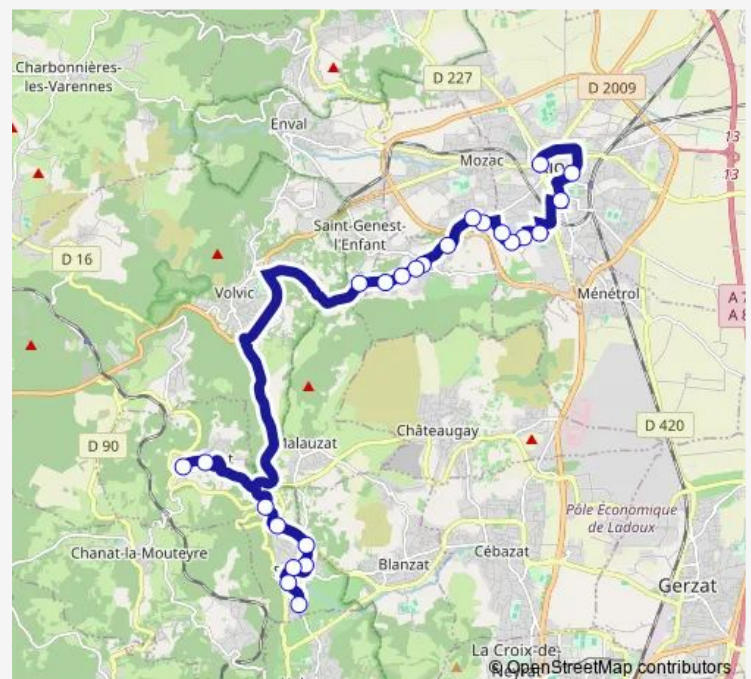

Docteur Jay

Route schedule

Sainte Marie — Les Lattes

Monday 18:03

Tuesday 18:03

Wednesday —

Thursday 18:03

Friday 18:03

Saturday —

Sunday —

Route info

Direction: Sainte Marie

Stops: 23

Trip Duration: 0 hour 51 min

18 — RLV Scolaire 18 Sept24

Letrade

Les Lattes

Direction

Les Littes — Sainte Marie

24 stops

[Open route schedule](#)

Les Littes

Letrade

Docteur Jay

Monday 16:27-17:07

Tuesday 16:27-17:07

Wednesday 12:30-13:30

Thursday 16:27-17:07

Friday 16:27-17:07

Saturday —

Sunday —

Route info