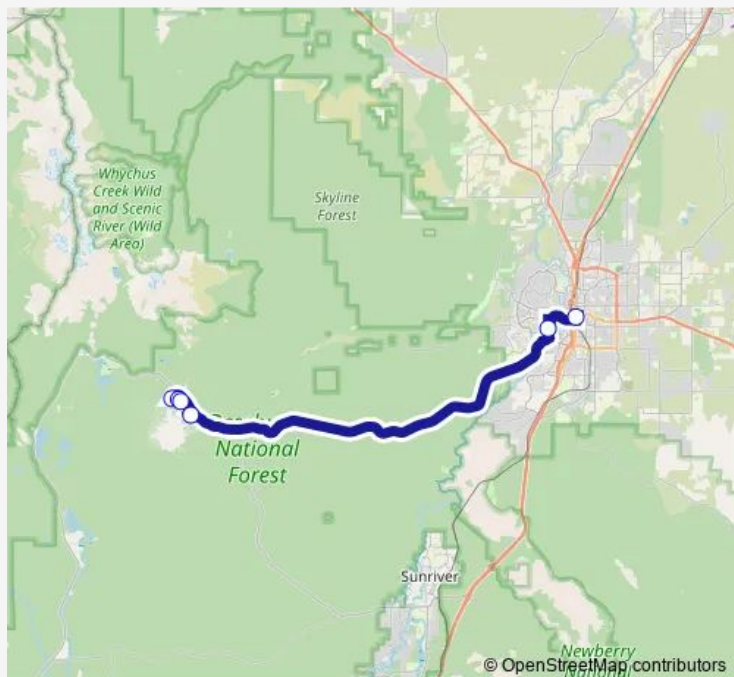

Cascade Lakes Byway @ Mt. Bachelor West Village (W)

Mt. Bachelor Receiving

Mt. Bachelor Shop

Mt. Bachelor Sunrise Lodge

Route schedule

Hawthorne Station — Mt. Bachelor Sunrise Lodge

Monday 06:30-15:00

Tuesday 06:30-15:00

Wednesday 06:30-15:00

Thursday 06:30-15:00

Friday 06:30-15:00

Saturday 06:30-15:00

Sunday 06:30-15:00

Route info

Direction: Hawthorne Station

Stops: 6

Trip Duration: 0 hour 54 min

Direction

Cascade Lakes Byway @ Mt. Bachelor West Village (W)
— Hawthorne Station

6 stops

[Open route schedule](#)

Cascade Lakes Byway @ Mt. Bachelor West Village (W)

Mt. Bachelor Shop

Mt. Bachelor Receiving

Mt. Bachelor Sunrise Lodge

Columbia Street @ Mt. Bachelor Park n Ride (E)

Hawthorne Station

Route schedule

Cascade Lakes Byway @ Mt. Bachelor West Village (W)
— Hawthorne Station

Monday 08:45-17:30