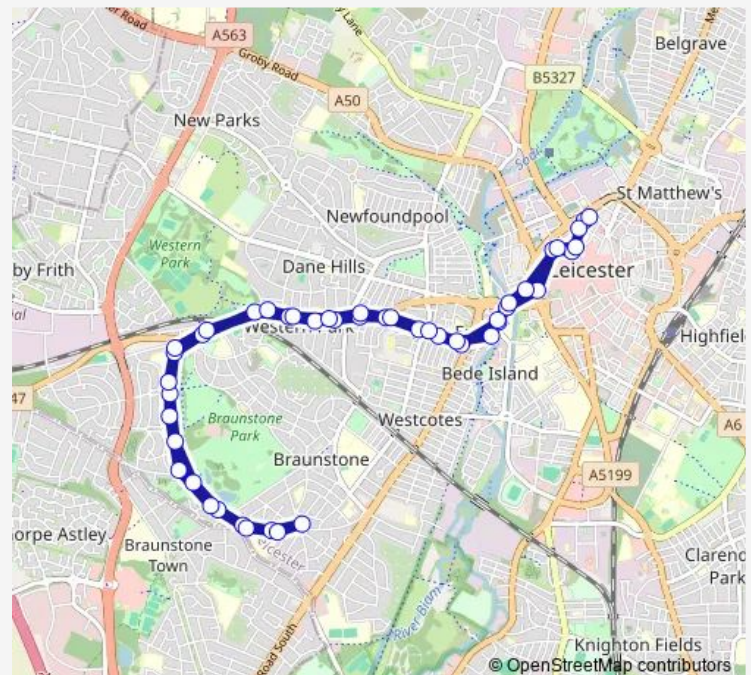

Bendbow Rise

Woodshawe Rise

Braunstone Avenue

Route schedule

St Margaret's Bus Station — St Margaret's Bus Station

Monday 06:10-20:10

Tuesday 06:10-20:10

Wednesday 06:10-20:10

Thursday 06:10-20:10

Friday 06:10-20:10

Saturday 06:30-19:55

Sunday 09:13-19:50

Route info

Direction: St Margaret's Bus Station

Stops: 47

Trip Duration: 0 hour 53 min

18 — St Margarets Bus Stn - St Margarets Bus Stn

Reynolds Place

Caldecote Road

Hallam Crescent East

Caldecote Road

Reynolds Place

Braunstone Avenue

Woodshawe Rise