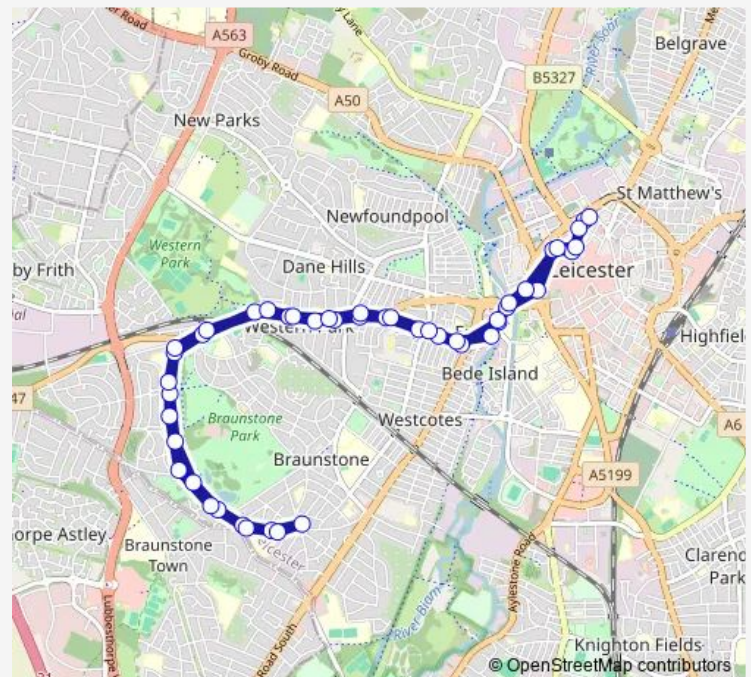

Bendbow Rise

Woodshawe Rise

Braunstone Avenue

Route schedule

St Margaret's Bus Station — St Margaret's Bus Station

Monday 06:10-20:10

Tuesday 06:10-20:10

Wednesday 06:10-20:10

Thursday 06:10-20:10

Friday 06:10-20:10

Saturday 06:30-19:55

Sunday 09:13-19:50

Route info

Direction: St Margaret's Bus Station

Stops: 47

Trip Duration: 0 hour 55 min

18 — St Margarets Bus Stn - St Margarets Bus Stn

Reynolds Place

Caldecote Road

Hallam Crescent East

Caldecote Road

Reynolds Place

Braunstone Avenue

Woodshawe Rise