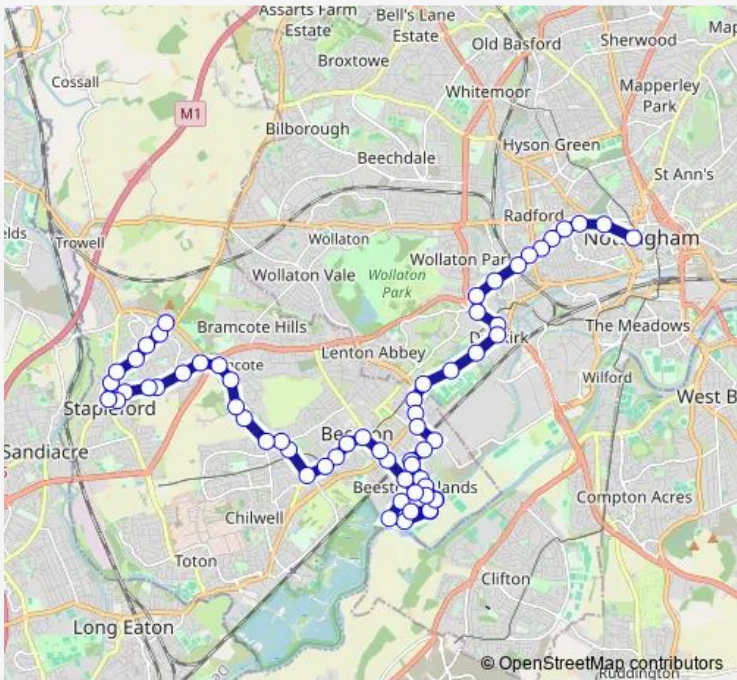

## Bus 18 Nottingham - Beeston - Stapleford

[Go to website](#)

**Direction**  
 Beastmarket Hill — Ilkeston Road  
 63 stops  
[Open route schedule](#)

- Beastmarket Hill
- Cathedral
- Canning Circus
- Seely Road
- Harrington Drive
- Savoy Cinema
- Lenton Boulevard
- Faraday Road
- Hillside
- QMC Main Entrance
- QMC West Entrance
- Dunkirk
- Lace Street
- South Entrance
- Tennis Centre
- Paddling Pool
- Salisbury Street
- Hassocks Lane
- Padge Road
- Lilac Grove
- The Parrs

Route schedule  
 Beastmarket Hill — Ilkeston Road

Monday	05:30-18:45
Tuesday	05:30-18:45
Wednesday	05:30-18:45
Thursday	05:30-18:45
Friday	05:30-18:45
Saturday	06:45-18:45
Sunday	—

Route info  
 Direction: Beastmarket Hill  
 Stops: 63  
 Trip Duration: 0 hour 54 min

## Direction

Ilkeston Road — Beastmarket Hill

66 stops

[Open route schedule](#)

Ilkeston Road

Rowan Avenue

Ramsey Close

Washington Drive