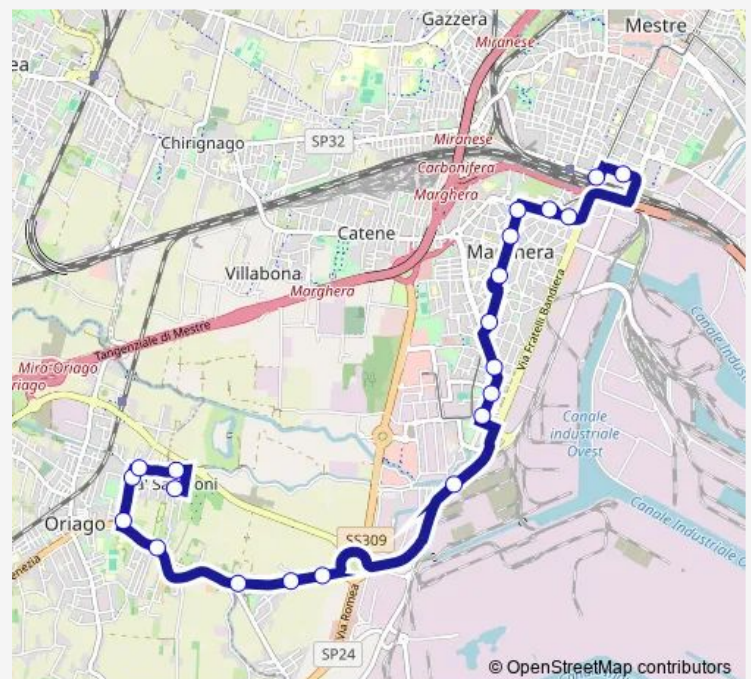

### Direction

Favretti Mestre FS C2 — Capolinea Ca' Sabbioni

21 stops

[Open route schedule](#)

- Favretti Mestre FS C2
- Cavalcavia Vempa
- Durando Bellinato
- Giovannacci Ulloa
- Lavelli Paolucci
- Sant'Antonio Municipio
- Piazza Mercato
- Rinascita Beccaria
- Beccaria Correnti
- Pasini Lavoratore
- Pasini Fratellanza
- Padana Colombara
- Padana del Luccio
- Padana delle Trote
- Padana Stazione
- Padana Civico 338
- Ca' Sabbioni Padana
- Ca' Sabbioni Zorzi
- Ca' Sabbioni Marcuzzo
- Ca' Sabbioni Piva
- Capolinea Ca' Sabbioni

### Route schedule

Favretti Mestre FS C2 — Capolinea Ca' Sabbioni

Monday	07:15-21:15
Tuesday	—
Wednesday	—
Thursday	—
Friday	—
Saturday	—
Sunday	07:15-21:15

### Route info

Direction: Favretti Mestre FS C2

Stops: 21

Trip Duration: 0 hour 20 min

18 — Capolinea Ca' Sabbioni - Favretti Mestre FS C2

## Route info

Direction: Capolinea Ca' Sabbioni

Stops: 18

Trip Duration: 0 hour 21 min

18 Bus time schedules and route maps are available in an offline PDF at [busmaps.com](https://busmaps.com). Use the [busmaps.com](https://busmaps.com) website to see live bus times, train schedule or subway schedule, and step-by-step directions for all public transit in Venice