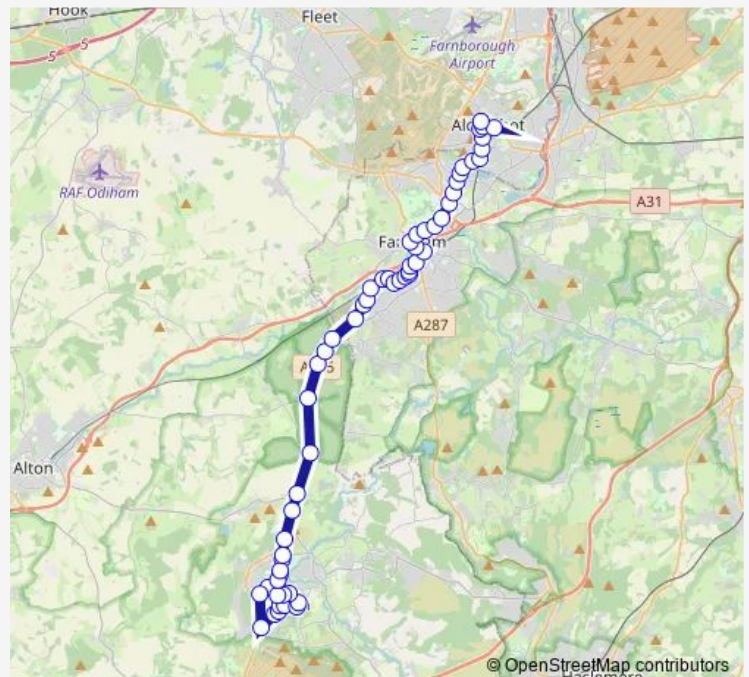

Thursday 05:52-20:17

Friday 05:52-20:17

Saturday 06:22-20:17

Sunday 08:06-18:06

Route info

Direction: Princes Gardens

Stops: 38

Trip Duration: 0 hour 37 min

Route info

Direction: Eco Station

Stops: 59

Trip Duration: 1 hour 4 min

Fullers Road

Echo Barn Lane

Westfield Lane

The Street