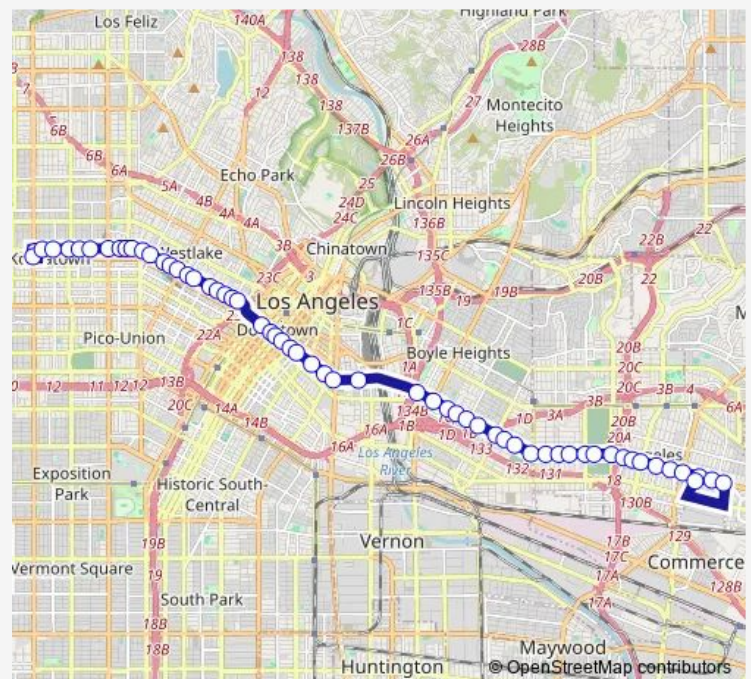

Whittier / Arizona

Whittier / McBride

Whittier / Ford

Route schedule

Montebello Metrolink Station — Wilshire / Vermont Station

Monday 05:36-19:24

Tuesday 05:36-19:24

Wednesday 05:36-19:24

Thursday 05:36-19:24

Friday 05:36-19:24

Saturday 05:53-17:15

Sunday 05:52-17:17

Route info

Direction: Montebello Metrolink Station

Stops: 65

Trip Duration: 1 hour 13 min

18 — Metro Local Line

BusMaps

Whittier / Eastern

Whittier / Downey

Whittier / Herbert

Whittier / Eastman

Whittier / Ditman

Whittier / Indiana

Whittier / Chicago

6th / Mateo

6th / Alameda

Central / 6th

5th / Central

5th / Towne

5th / San Pedro

5th / Wall