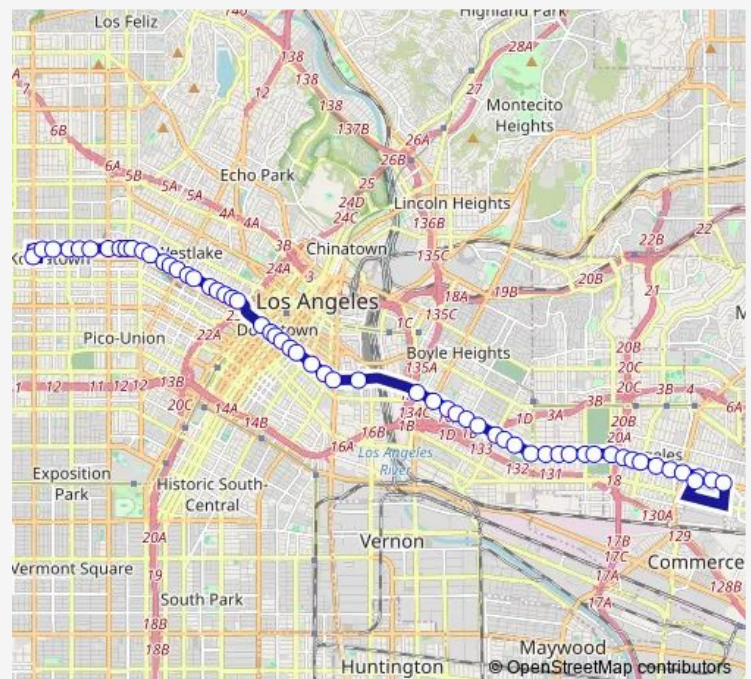

Whittier / Arizona

Whittier / McBride

Whittier / Ford

Route schedule

Montebello Metrolink Station — Wilshire / Vermont Station

Monday 05:36-19:24

Tuesday 05:36-19:24

Wednesday 05:36-19:24

Thursday 05:36-19:24

Friday 05:36-19:24

Saturday 05:53-17:15

Sunday 05:52-17:17

Route info

Direction: Montebello Metrolink Station

Stops: 65

Trip Duration: 1 hour 16 min

18 — Metro Local Line

BusMaps

Whittier / Eastern

Whittier / Downey

Whittier / Herbert

Whittier / Eastman

Whittier / Ditman

Whittier / Indiana

Whittier / Chicago

6th / Mateo

6th / Alameda

Central / 6th

5th / Central

5th / Towne

5th / San Pedro

5th / Wall