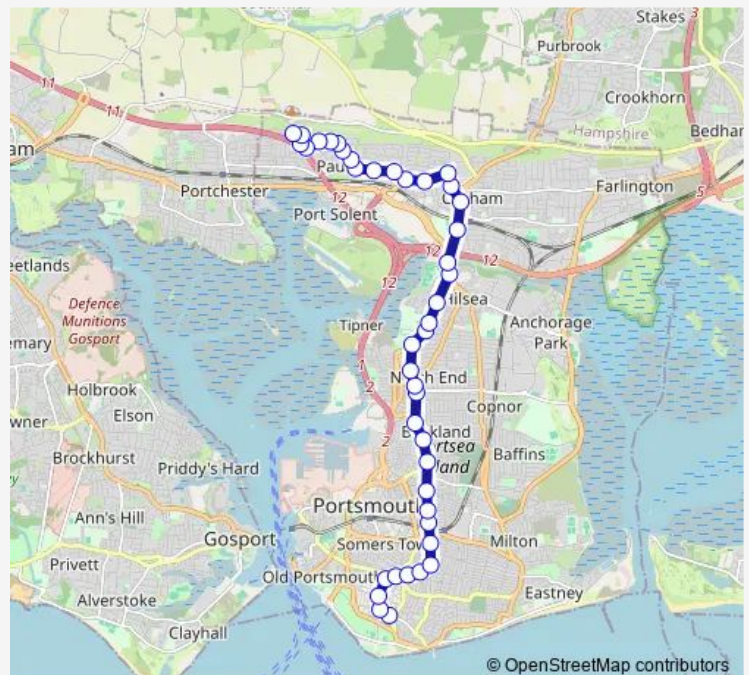

### Route schedule

The Circle — Almondsbury Road

Monday 04:24-23:46

Tuesday 04:24-23:46

Wednesday 04:24-23:46

Thursday 04:24-23:46

Friday 04:24-23:46

Saturday 05:24-23:46

### Route info

Direction: The Circle

Stops: 42

Trip Duration: 0 hour 57 min

18 — Paulsgrove, Almondsbury Road - Southsea Shops

Oakwood Road

Hilsea Crescent

Hilsea Lido

## Direction

The Circle — Allaway Avenue Shops

33 stops

[Open route schedule](#)

The Circle

Southsea Shops

St. Judes Church

Friendship House

## Route info

Direction: The Circle

Stops: 33

Trip Duration: 0 hour 44 min

Health Centre

First Avenue

QA Hospital Main

Wymering Lane