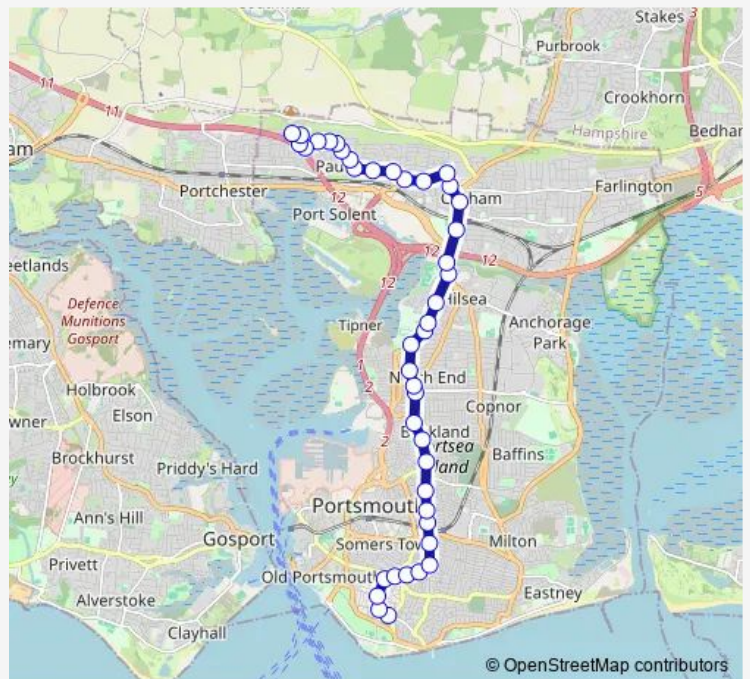

Bus 18 Paulsgrove, Almondsbury Road - Southsea Shops

[Go to website](#)

**Direction**  
 The Circle — Almondsbury Road  
 42 stops  
[Open route schedule](#)

- The Circle
- Southsea Shops
- St. Judes Church
- Friendship House
- Elm Grove
- Outram Road
- Lorne Road
- Fawcett Inn
- Priory School
- Fratton Bridge
- Arundel Street
- Carnegie Library
- Hanway Road
- Queen's Road
- Kingston Crescent
- North End Junction
- North End Junction
- North End Avenue
- Gladys Avenue
- Magdalen Road
- Doyle Avenue

Route schedule  
 The Circle — Almondsbury Road

Monday	04:24-23:46
Tuesday	04:24-23:46
Wednesday	04:24-23:46
Thursday	04:24-23:46
Friday	04:24-23:46
Saturday	05:24-23:46
Sunday	06:54-23:46

Route info  
 Direction: The Circle  
 Stops: 42  
 Trip Duration: 0 hour 44 min

■ 18 — Paulsgrove, Almondsbury Road - Southsea Shops **BusMaps**

Oakwood Road

Hilsea Crescent

Hilsea Lido

King George Playing Fields

Health Centre

First Avenue

QA Hospital Main

## Route info

Direction: The Circle

Stops: 33

Trip Duration: 0 hour 44 min

Health Centre

First Avenue

QA Hospital Main

Wymering Lane