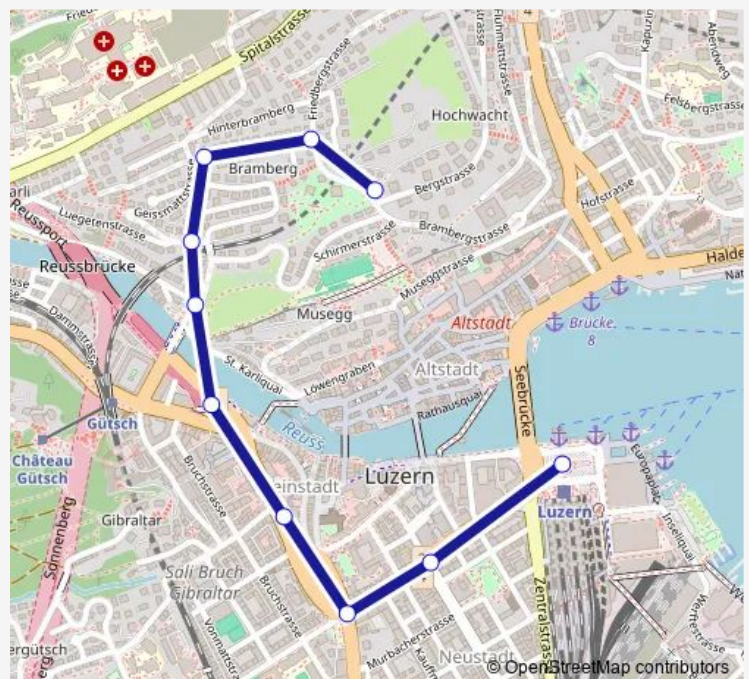

Route schedule

Luzern, Bramberg — Luzern, Bahnhof

Monday	05:44
Tuesday	05:44
Wednesday	05:44
Thursday	05:44
Friday	05:44
Saturday	—
Sunday	—

Route info

Direction: Luzern, Bramberg

Stops: 10

Trip Duration: 0 hour 8 min

18 — B 18

Direction

Luzern, Bramberg — Luzern, Bahnhof

10 stops

[Open route schedule](#)

Luzern, Bramberg

Luzern, Friedbergstrasse

Luzern, Geissmatthöhe

Route info

Direction: Luzern, Bramberg

Stops: 10

Trip Duration: 0 hour 11 min

Direction

Luzern, Bahnhof — Luzern, Bramberg

10 stops

[Open route schedule](#)

Route info

Direction: Luzern, Bahnhof

Stops: 10

Trip Duration: 0 hour 10 min

Direction

Luzern, Bramberg — Luzern, Bahnhof

10 stops

[Open route schedule](#)