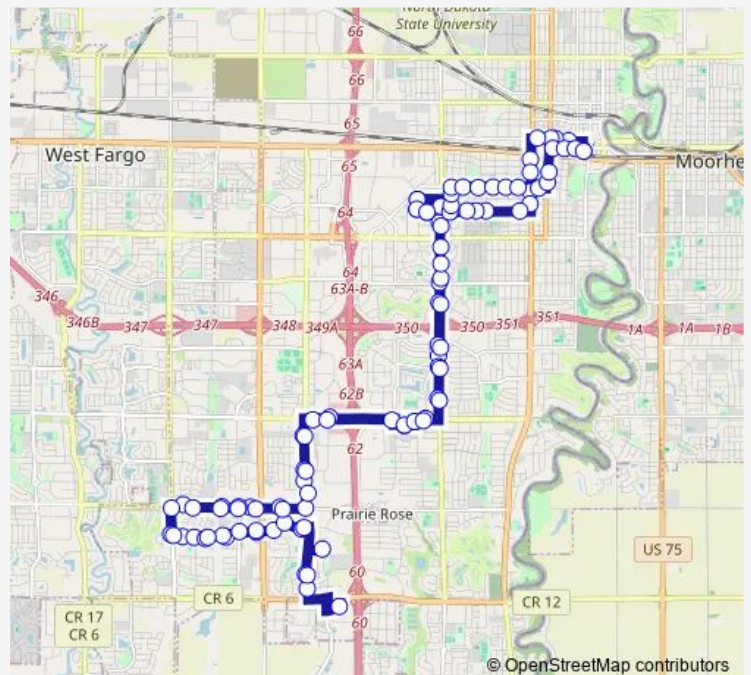

Shelter 246 (Islamic Society of Fm)

28th St S & 9th Ave S (Corner Nw)

Shelter 231 (Sehs)

9th Ave S & 25th St S (Corner Sw)

25th St S & 12th Ave S (Midblock West)

Route schedule

Gtc — Gtc

Monday 06:45-20:45

Tuesday 06:45-20:45

Wednesday 06:45-20:45

Thursday 06:45-20:45

Friday 06:45-20:45

Saturday 07:45-20:45

Sunday —

Route info

Direction: Gtc

Stops: 102

Trip Duration: 1 hour 25 min

25th St S & 17th Ave S (Corner Nw)

25th St S & 20th Ave S (Corner Nw)

25th St S & 23rd Ave S (Midblock West)

25th St S & 25th Ave S (Corner Nw)

25th St S & 26th Ave S (Corner Nw)

25th St S & 30th Ave S (Corner Nw)

32nd Ave S & 27th St S (Corner Ne)

Shelter 227 (Essentia Hospital - North)

32nd Ave S & 39th St S (Corner Ne)

42nd St S & 33rd Ave S (Corner Nw)

42nd St S & 36th Ave S (Corner Nw)