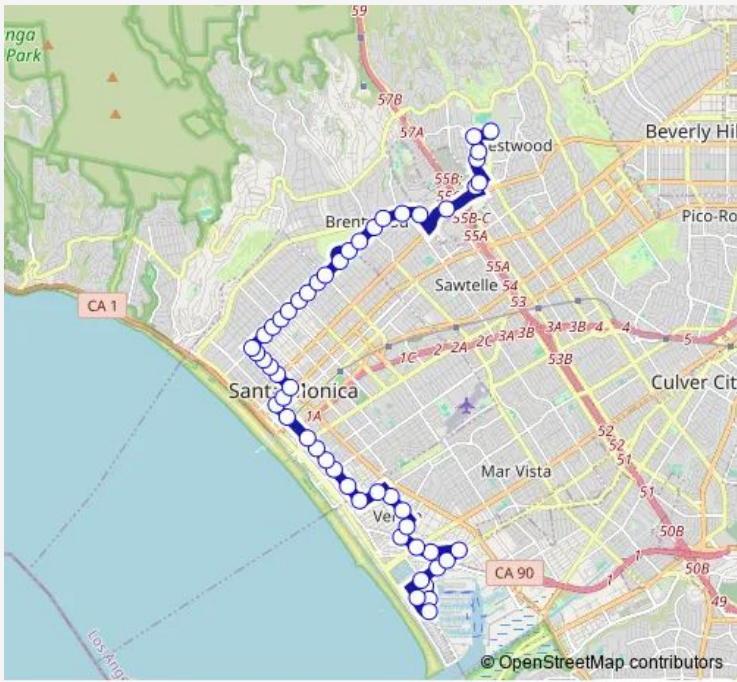

Bus 18 Ucla - Marina del Rey

[Go to website](#)

Direction
 Westwood Plaza NB & Strathmore FS (Gateway Plaza) —
 VIA Dolce NB & Dell Alley Fs

50 stops

[Open route schedule](#)

- Westwood Plaza NB & Strathmore FS (Gateway Plaza)
- Gayley SB & Strathmore Fs
- Gayley SB & Landfair Ns
- Gayley SB & LE Conte Ns
- Kinross WB & Veteran Ns
- Wilshire WB & Veteran Fs
- Wilshire WB & Bonsall Ns
- SAN Vicente WB & Bringham Fs
- SAN Vicente WB & Barrington Ns
- Montana WB & SAN Vicente Fs
- Montana WB & Bundy Ns
- Montana WB & Amherst Ns
- Montana WB & Centinela Ns
- Montana WB & Stanford Fs
- Montana WB & 26th Fs
- Montana WB & 24th Fs
- Montana WB & 22nd Ns
- Montana WB & 20th Ns
- Montana WB & 17th Ns
- Montana WB & 15th Ns
- Montana WB & Euclid Ns

Route schedule
 Westwood Plaza NB & Strathmore FS (Gateway Plaza) —
 VIA Dolce NB & Dell Alley Fs

Monday	07:45-19:50
Tuesday	07:45-19:50
Wednesday	07:45-19:50
Thursday	07:45-19:50
Friday	07:45-19:50
Saturday	08:48-18:16
Sunday	08:48-18:16

Route info

Direction: Westwood Plaza NB & Strathmore FS (Gateway Plaza)

Stops: 50

Trip Duration: 0 hour 59 min

Montana WB & 11th Ns

Lincoln SB & Montana Fs

Lincoln SB & Idaho Fs

Lincoln SB & Washington (SM) Fs

Direction: VIA Marina SB & Admiralty Ns

Stops: 52

Trip Duration: 1 hour 7 min

Lincoln NB & Santa Monica Fs

Lincoln NB & Wilshire Fs

Lincoln NB & California (SM) Fs

Lincoln NB & Washington (SM) Fs

Lincoln NB & Idaho Fs