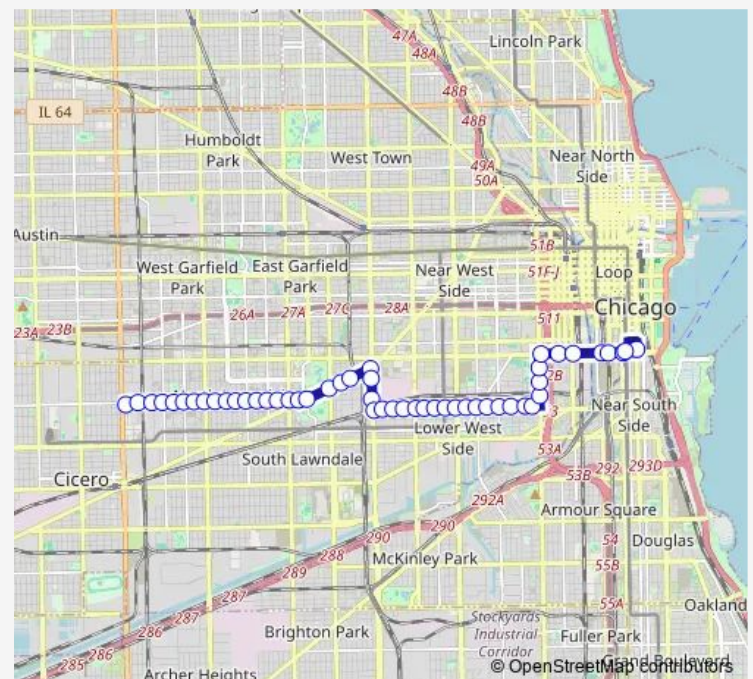

18th Street & Laflin

18th Street & Ashland

18th Street & Paulina (Pink Line)

Route schedule

Roosevelt Orange/Red/Green Line Station — 16th Street & 47th Court Terminal

Monday 05:49-21:11

Tuesday 05:49-21:11

Wednesday 05:49-21:11

Thursday 05:49-21:11

Friday 05:49-21:11

Saturday 06:49-19:50

Sunday 07:49-19:47

Route info

Direction: Roosevelt Orange/Red/Green Line Station

Stops: 51

Trip Duration: 0 hour 44 min

18 — 16th/18th

18th Street & Wood

18th Street & Wolcott

18th Street & Damen

18th Street & Hoyne

18th Street & Leavitt

18th Street & Oakley

18th Street & Western

Western & 16th Street

Western & 14th Street

Ogden & Rockwell

Ogden & Washtenaw

Ogden & California

Ogden & Sacramento

16th Street & Albany