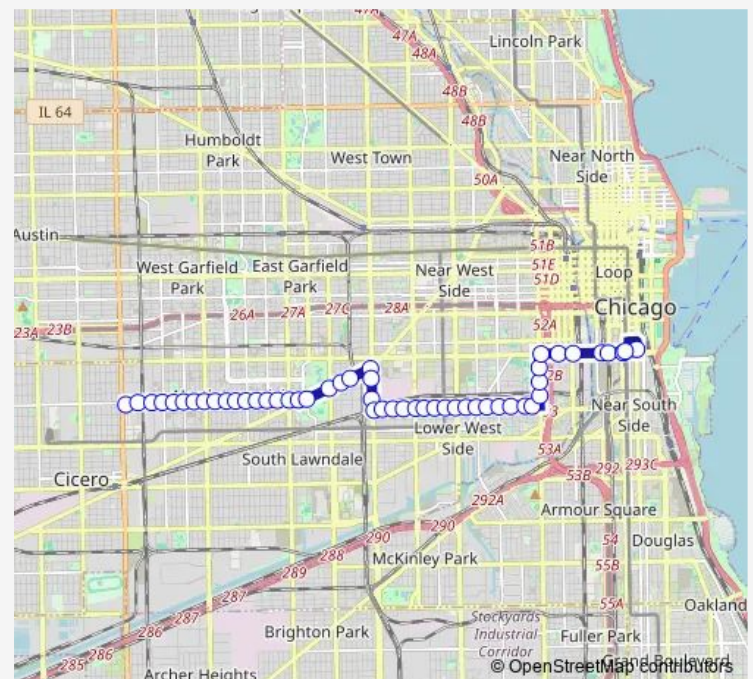

18th Street & Paulina (Pink Line)

### Route schedule

Roosevelt Orange/Red/Green Line Station — 16th Street & 47th Court Terminal

Monday 05:49-21:11

Tuesday 05:49-21:11

Wednesday 05:49-21:11

Thursday 05:49-21:11

Friday 05:49-21:11

Saturday 06:49-19:50

### Route info

Direction: Roosevelt Orange/Red/Green Line Station

Stops: 51

Trip Duration: 0 hour 41 min

18 — 16th/18th

18th Street & Wood

18th Street & Wolcott

18th Street & Damen

## Route info

Direction: 16th Street & 47th Court Terminal

Stops: 51

Trip Duration: 0 hour 53 min

18th Street & Western

18th Street & Oakley

18th Street & Leavitt

18th Street & Hoyne