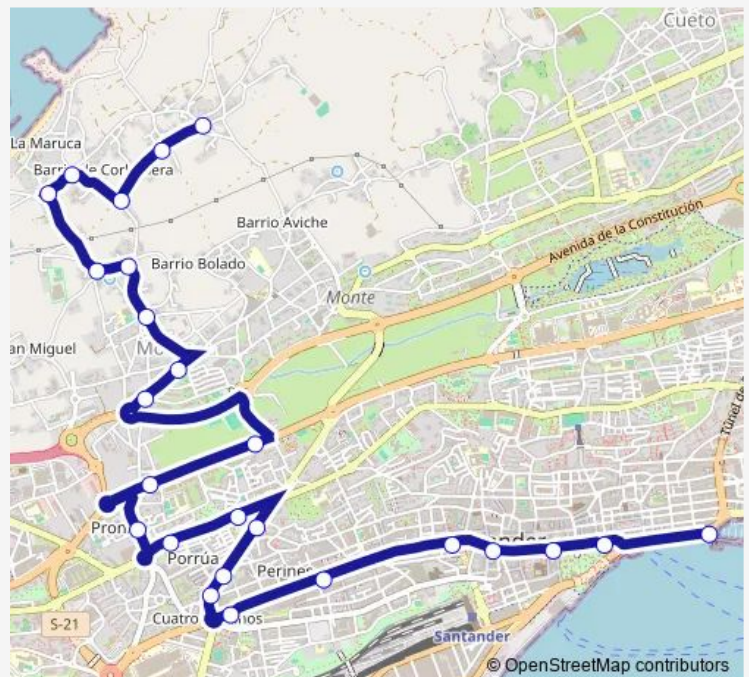

Puerto Chico — EL Castillo

Monday	08:05-22:05
Tuesday	08:05-22:05
Wednesday	08:05-22:05
Thursday	08:05-22:05
Friday	08:05-22:05
Saturday	08:05-14:05
Sunday	—

Route info

Direction: Puerto Chico

Stops: 17

Trip Duration: 0 hour 25 min

Direction

Puerto Chico — Corbanera

18 stops

[Open route schedule](#)

Puerto Chico

Paseo DE Pereda

Correos

Plaza Ayuntamiento

Direction: Puerto Chico

Stops: 18

Trip Duration: 0 hour 25 min

Direction

Corbanera — Puerto Chico

25 stops

[Open route schedule](#)

Corbanera

Sunday 09:00-23:00

Route info

Direction: Corbanera

Stops: 25

Trip Duration: 0 hour 30 min

Direction

EL Castillo — Puerto Chico

27 stops