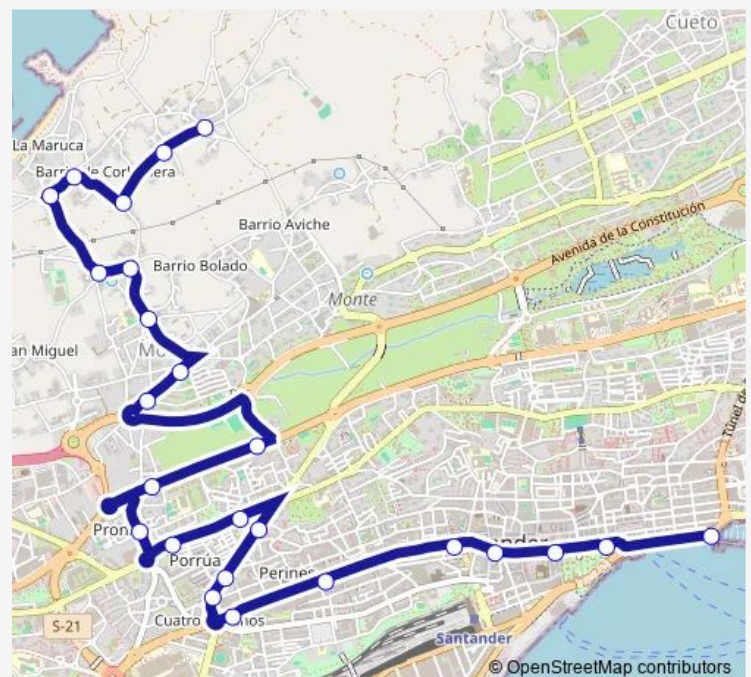

### Route schedule

Puerto Chico — EL Castillo

Monday	08:05-22:05
Tuesday	08:05-22:05
Wednesday	08:05-22:05
Thursday	08:05-22:05
Friday	08:05-22:05
Saturday	08:05-14:05
Sunday	—

### Route info

Direction: Puerto Chico

Stops: 17

Trip Duration: 0 hour 25 min

## Direction

Puerto Chico — Corbanera

18 stops

[Open route schedule](#)

Puerto Chico

Paseo DE Pereda

Correos

Plaza Ayuntamiento

## Route info

Direction: Corbanera

Stops: 25

Trip Duration: 0 hour 35 min