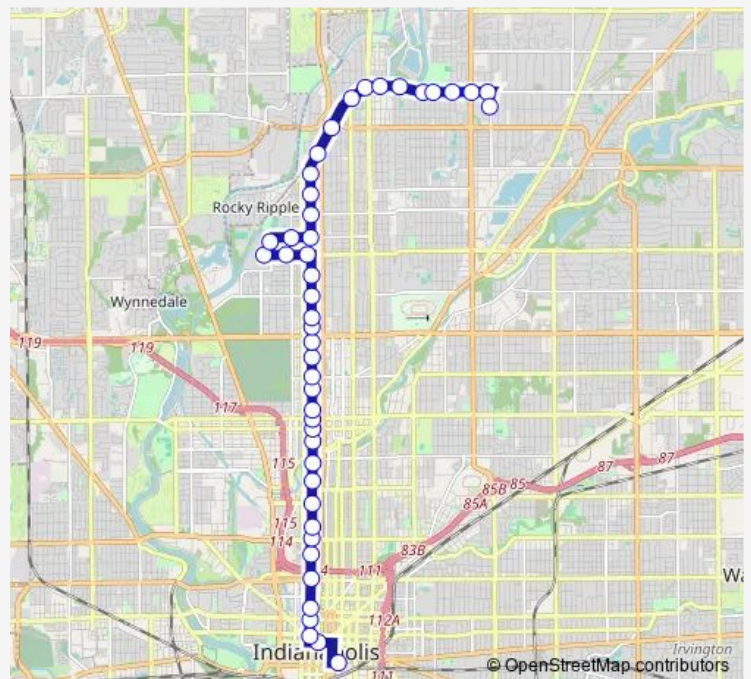

**Bus 18 Broad Ripple**

[Go to website](#)

**Direction**  
 Rural St - 6100 N Glendale Towne Ctr — CTC-N  
 44 stops  
[Open route schedule](#)

- Rural St - 6100 N Glendale Towne Ctr
- Rural St & Kessler Blvd E Dr
- Kessler Blvd E Dr & Private Dr
- 62nd St & Keystone Ave
- Broad Ripple Ave & Evanston Ave
- Broad Ripple Ave & Norwaldo Ave
- Broad Ripple Ave & Primrose Ave
- Broad Ripple Ave & Compton St
- Broad Ripple Ave & College Ave
- Westfield Blvd & Broadway St
- Westfield Blvd & Central Ave
- Westfield Blvd & Kessler Blvd
- Westfield Blvd & Meridian St
- Illinois St & Westfield Blvd
- Illinois St & 54th St
- Illinois St & 52nd St
- Illinois St & 49th St
- 49th St & Boulevard Pl
- 49th St & Sunset Ave
- Butler Way at Clowes Hall
- 46th St & Cornelius Ave

**Route schedule**

Rural St - 6100 N Glendale Towne Ctr — CTC-N

Monday	05:53-22:14
Tuesday	05:53-22:09
Wednesday	05:53-22:09
Thursday	05:53-22:09
Friday	05:53-22:09
Saturday	19:34-22:14
Sunday	19:33

**Route info**

Direction: Rural St - 6100 N Glendale Towne Ctr  
 Stops: 44  
 Trip Duration: 0 hour 41 min

18 — Broad Ripple

46th St & Illinois St

Illinois St & 44th St

Illinois St & 42nd St

Illinois St & 40th St

Illinois St & 39th St

Illinois St & 38th St

Capitol Ave & 38th St

Capitol Ave & 36th St

Capitol Ave & 34th St

Capitol Ave & 32nd St

Capitol Ave & 30th St

Capitol Ave & 29th St

Capitol Ave & 26th St