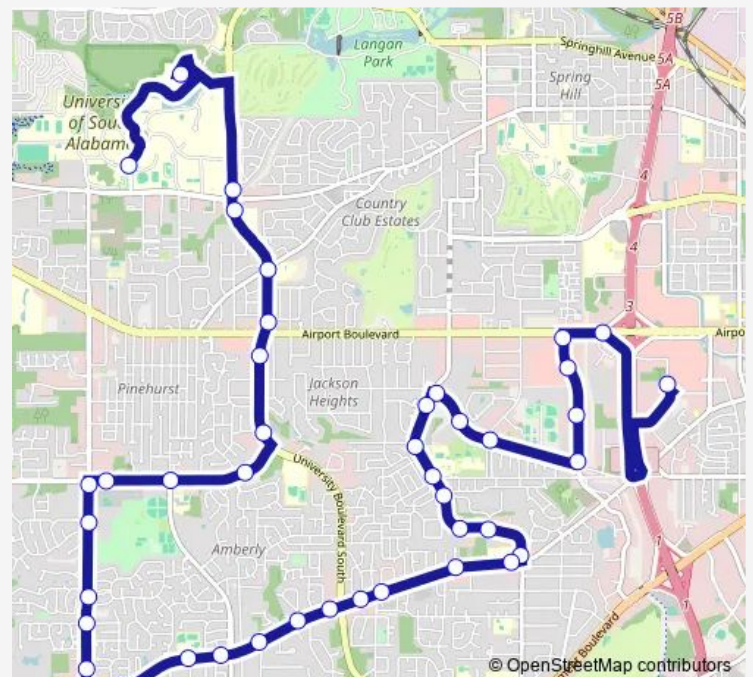

Hillcrest SB at Mcdonalds

Hillcrest SB at Sugar Creek Dr N

Hillcrest SB across from Hickory Ln

Hillcrest SB Across Christopher Dr

Cottagehill EB Past Hilcrest Rd

Cottagehill EB at from Loydds Ln

Cottagehill SB at from W Rd

Cottagehill EB at Knollwood Dr

Cottagehill EB N University Blvd

Route schedule

USA at Beta Dorms — Bel Air Mall

Monday 06:00-17:00

Tuesday 06:00-17:00

Wednesday 06:00-17:00

Thursday 06:00-17:00

Friday 06:00-17:00

Saturday —

Sunday —

Route info

Direction: USA at Beta Dorms

Stops: 42

Trip Duration: 0 hour 50 min

Cottagehill EB Across from Oak Circle Dr

Montlimar NB at Home Depot

Airport Service Rd/Montlimar Dr

I 65 SR SB at Family Inn

I65 SR SB at Fair Field Inn

I65 SR SB at American Carpets

I 65 SR SB at Wave Transit

Bel Air Mall

Direction