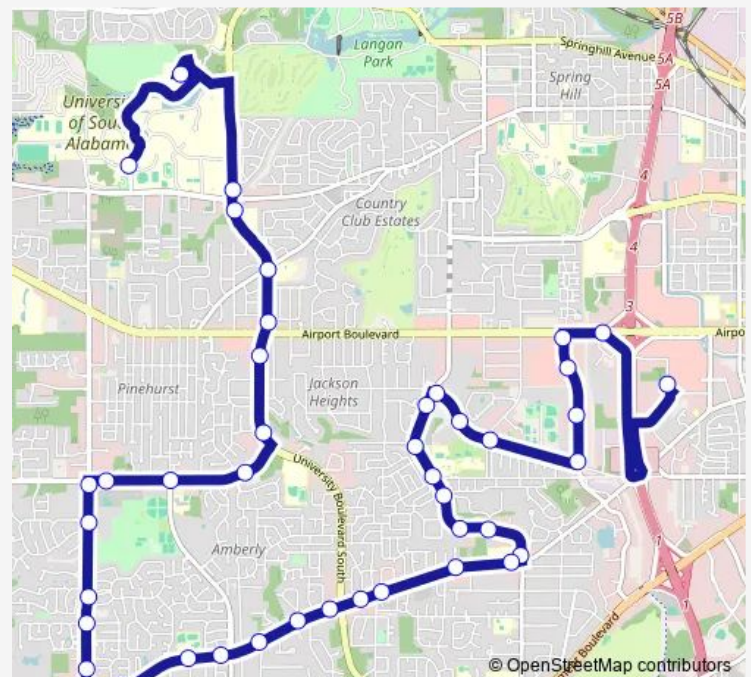

Hillcrest SB at Mcdonalds

Hillcrest SB at Sugar Creek Dr N

Hillcrest SB across from Hickory Ln

Hillcrest SB Across Christopher Dr

Cottaghill EB Past Hilcrest Rd

Cottagehill EB at from Loydds Ln

Cottagehill SB at from W Rd

Cottagehill EB at Knollwood Dr

Cottagehill EB N University Blvd

Route schedule

USA at Beta Dorms — Bel Air Mall

Monday 06:00-17:00

Tuesday 06:00-17:00

Wednesday 06:00-17:00

Thursday 06:00-17:00

Friday 06:00-17:00

Saturday —

Sunday —

Route info

Direction: USA at Beta Dorms

Stops: 42

Trip Duration: 0 hour 50 min

Cottagehill EB Across from Oak Circle Dr

Montlimar NB at Home Depot

Airport Service Rd/Montlimar Dr

I 65 SR SB at Family Inn

I65 SR SB at Fair Field Inn

I65 SR SB at American Carpets

I 65 SR SB at Wave Transit

Bel Air Mall

Direction