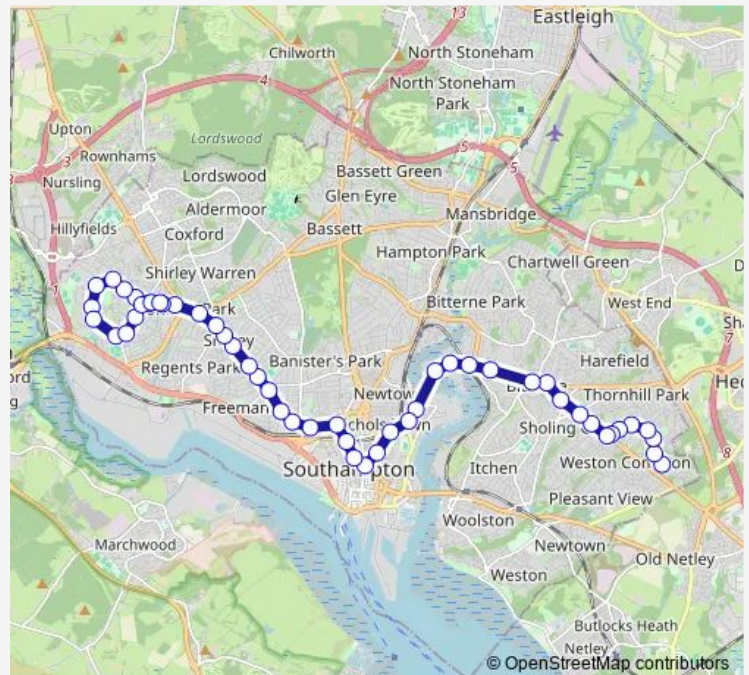

Route schedule

Irving Road — Burgoyne Road

Monday	04:47-23:40
Tuesday	04:47-23:40
Wednesday	04:47-23:40
Thursday	04:47-23:40
Friday	04:47-23:40
Saturday	04:47-23:40
Sunday	05:23-23:40

Route info

Direction: Irving Road

Stops: 56

Trip Duration: 1 hour 15 min

18 — Millbrook - Southampton City Centre - Thornhill

Grove Road

Paynes Road

Sir Georges Road

Four Post Hill

Central Station

Brintons Road

Britannia Road

Princes Street

Quayside Road

Rampart Road

Cobbett Road

Midanbury Lane

Lance's Hill

## Route info

Direction: Burgoyne Road

Stops: 50

Trip Duration: 1 hour 16 min

Central Station

Four Post Hill

Sir Georges Road

Paynes Road