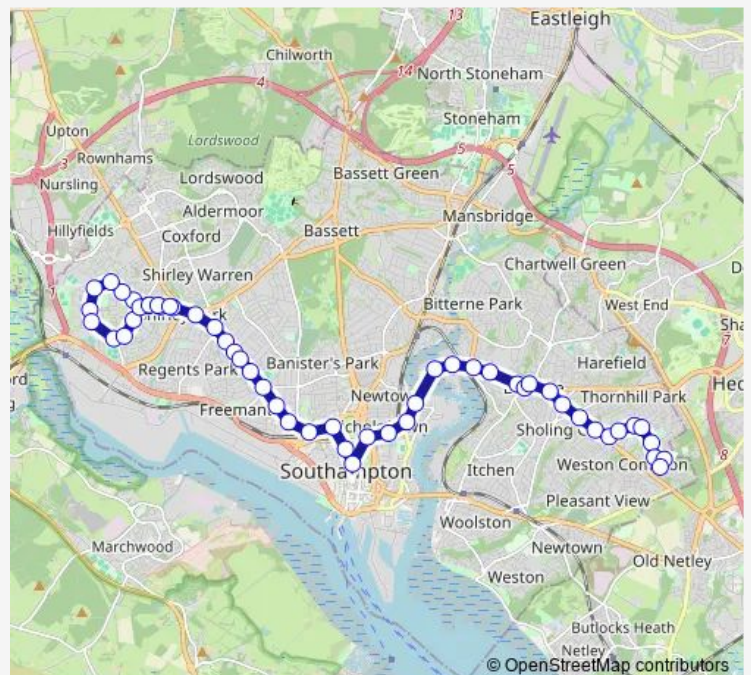

Route schedule

Irving Road — Burgoyne Road

| | |
|-----------|-------------|
| Monday | 04:47-23:40 |
| Tuesday | 04:47-23:40 |
| Wednesday | 04:47-23:40 |
| Thursday | 04:47-23:40 |
| Friday | 04:47-23:40 |
| Saturday | 04:47-23:40 |
| Sunday | 05:23-23:40 |

Route info

Direction: Irving Road

Stops: 56

Trip Duration: 0 hour 58 min

18 — Millbrook - Southampton City Centre - Thornhill

Grove Road

Paynes Road

Sir Georges Road

Bitterne Shops

Midanbury Lane

Bullar Road

Rampart Road

Quayside Road

Princes Street

Britannia Road

Brintons Road

Stops: 50

Trip Duration: 1 hour 9 min

Central Station

Four Post Hill

Sir Georges Road

Paynes Road

St Mark's School

Grove Road