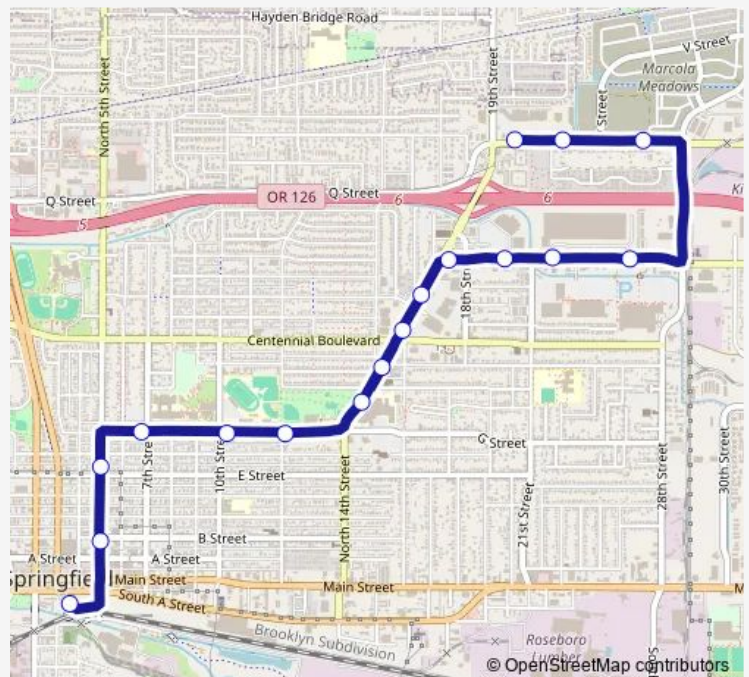

S/S of Olympic E of Mohawk

S/S of Olympic E of 18th

S/S of Olympic E of 21st

S/S of Olympic W of 28th

E/S of 28th N of R

N/S of Marcola E of 22nd

N/S of Marcola Rd E of 19th

Route schedule

Springfield Station, Bay C — N/S of Marcola Rd E of 19th

Monday 06:27-22:13

Tuesday 06:27-22:13

Wednesday 06:27-22:13

Thursday 06:27-22:13

Friday 06:27-22:13

Saturday 07:40-21:39

Sunday 07:41-18:43

Route info

Direction: Springfield Station, Bay C

Stops: 17

Trip Duration: 0 hour 13 min

18 — Mohawk

Direction

N/S of Marcola Rd E of 19th — Spfld Sta 5th St arrival zone

13 stops

Monday 06:38-22:24

Tuesday 06:38-22:24

Wednesday 06:38-22:24

Thursday 06:38-22:24

Friday 06:38-22:24

Saturday 07:52-21:52

Sunday 07:54-18:56

Route info