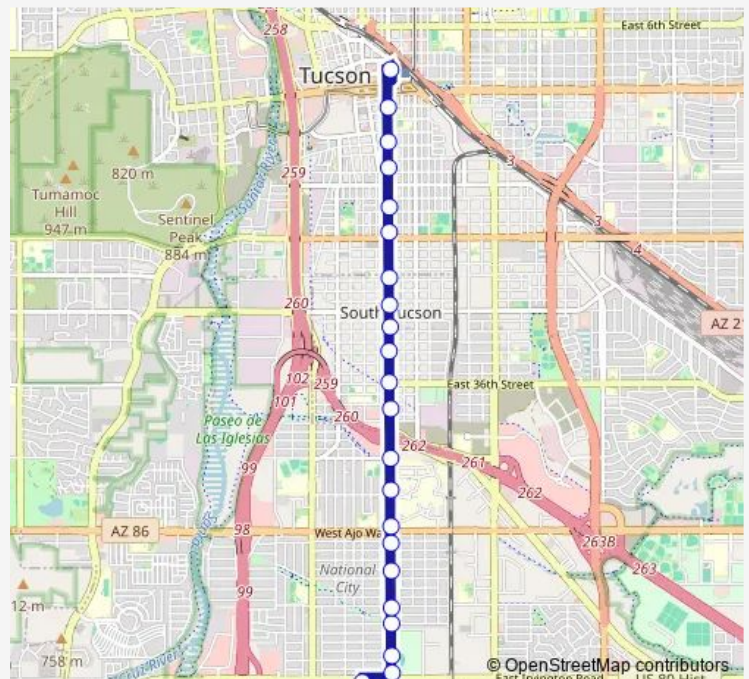

6th Av/Veterans (Sw)

6th Av/Ajo (Sw)

6th Av/District (Sw)

6th Av/Michigan (Nw)

6th Av/Illinois (Nw)

6th Av/Oklahoma (Sw)

Laos Transit Center

### Route schedule

Downtown Ronstadt Center — Laos Transit Center

Monday 05:00-24:00

Tuesday 05:00-24:00

Wednesday 05:00-24:00

Thursday 05:00-24:00

Friday 05:00-24:00

Saturday 06:20-20:50

### Route info

Direction: Downtown Ronstadt Center

Stops: 19

Trip Duration: 0 hour 21 min

18 — S 6th Ave

## Direction

Laos Transit Center — Downtown Ronstadt Center

22 stops

[Open route schedule](#)

Laos Transit Center

6th Av/Irvington (Ne)

6th Av/Oklahoma (Ne)

6th Av/Illinois (Se)