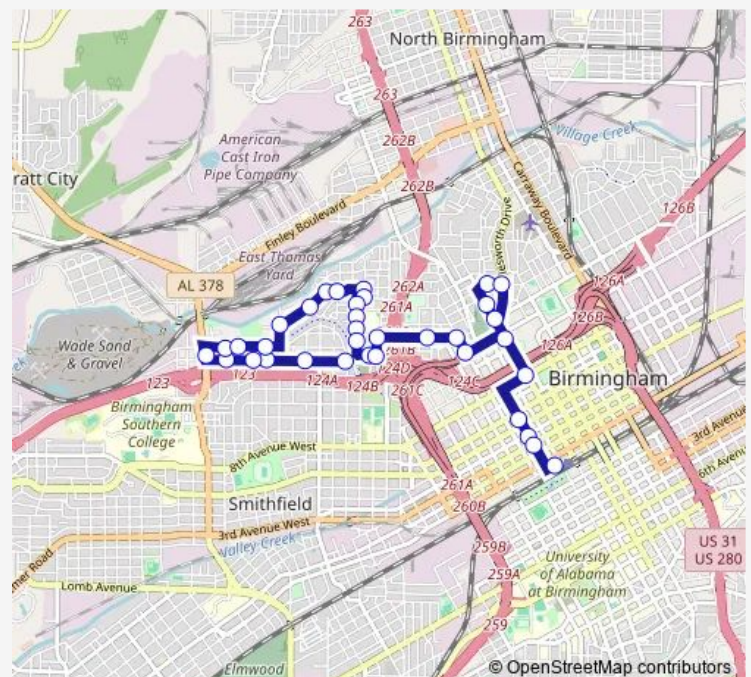

### Direction

Central Station — 11th Ct N & Bankhead Hwy

24 stops

[Open route schedule](#)

Central Station

18th St & 1st Ave N

3rd Ave & 19th St N

4th Ave & 20th St N

### Route schedule

Central Station — 11th Ct N & Bankhead Hwy

Monday 06:56-21:00

Tuesday 06:56-21:00

Wednesday 06:56-21:00

Thursday 06:56-21:00

Friday 06:56-21:00

Saturday 08:49-20:49

### Route info

Direction: Central Station

Stops: 24

Trip Duration: 0 hour 21 min

■ 18 — Fountain Heights

12th Ave N & 4th Pl N

11th Court N & 4th St N

11th Ct N & Bankhead Hwy

## Route info

Direction: 11th Ct N &amp; Bankhead Hwy

Stops: 35

Trip Duration: 0 hour 29 min

19th St & 1201 Building

19th St & 13th Ave

14th Ave & 20th St

14th Ave & Shuttlesworth Dr