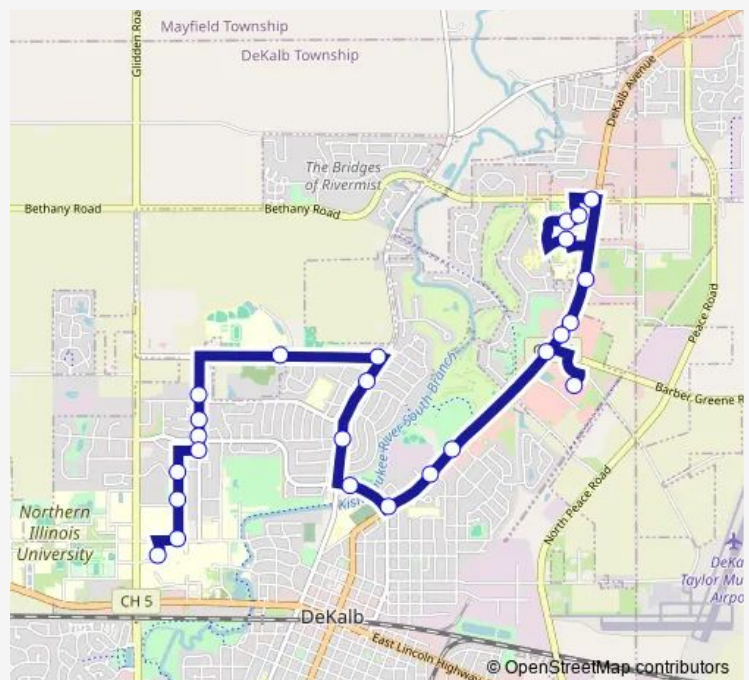

Dresser Rd at N 1st St - EB Stop #701

North 1st St at River Dr SB Stop #225

1st St at Ridge Dr (Hillcrest Covenant Church) - SB Stop
245

Hillcrest Dr at Kindercare - EB Stop #702

Sycamore Rd (Rt 23) at Oakwood Ave (Jewel-Osco) - NB
Stop #660

Sycamore Rd (Rt 23) at Berkshire Ctr. - NB Stop #704

Sycamore Rd (Rt 23) at Market Square Dr. (Wal-Mart) - NB
Stop #050

Route schedule

University Cir (Dusable) Rt 18 / Rt 19 Stop #628 —
Sycamore Rd (Rt 23) at Market Square Dr. (Wal-Mart) -
NB Stop #050

Monday	07:30-23:30
Tuesday	07:30-23:30
Wednesday	07:30-23:30
Thursday	07:30-23:30
Friday	07:30-23:30
Saturday	07:30-23:30
Sunday	07:30-23:30

Route info

Direction: University Cir (Dusable) Rt 18 / Rt 19 Stop #628

Stops: 16

Trip Duration: 0 hour 23 min

Direction

Sycamore Rd (Rt 23) at Market Square Dr. (Wal-Mart) - NB
Stop #050 — University Cir (Dusable) Rt 18 / Rt 19 Stop
#628

25 stops

[Open route schedule](#)

Sycamore Rd (Rt 23) at Market Square Dr. (Wal-Mart) - NB
Stop #050