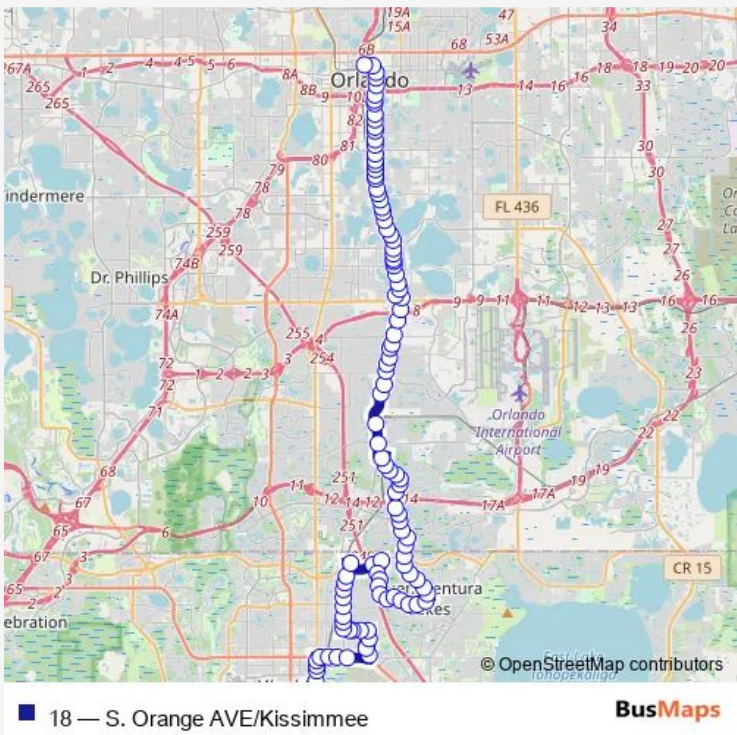

Bus 18 S. Orange AVE/Kissimmee

[Go to website](#)

Direction
 N Garland AVE AND W Amelia St — Pleasant ST AND Neptune Rd
 105 stops
[Open route schedule](#)

- N Garland AVE AND W Amelia St
- W Amelia ST AND N Orange Ave
- N Orange AVE AND W Livingston St
- N Orange AVE AND W Jefferson St
- S Orange AVE AND W Pine St
- S Orange AVE AND E Jackson St
- S Orange AVE AND W Anderson St
- S Orange AVE AND S Lucerne CIR W
- S Orange AVE AND Canonilus Ct
- S Orange AVE AND E Copeland Dr
- S Orange AVE AND Sturtevant St
- S Orange AVE AND Lake Beauty Dr
- S Orange AVE AND Pennsylvania St
- S Orange AVE AND W Harding St
- S Orange AVE AND Grant St
- S Orange AVE AND Michigan St
- S Orange AVE AND W Pineloch Ave
- S Orange AVE AND Southgate Commerce Blvd
- S Orange AVE AND Suddath Dr
- S Orange AVE AND Jennie Jewel Dr
- S Orange AVE AND Oakwater Cir

Route schedule
 N Garland AVE AND W Amelia St — Pleasant ST AND Neptune Rd

Monday	05:30-19:30
Tuesday	05:30-19:30
Wednesday	05:30-19:30
Thursday	05:30-19:30
Friday	05:30-19:30
Saturday	05:30-19:30
Sunday	—

Route info
 Direction: N Garland AVE AND W Amelia St
 Stops: 105
 Trip Duration: 1 hour 47 min

S Orange AVE AND Kelsey St

S Orange AVE AND Gatlin Ave

S Orange AVE AND Prescott Dr

S Orange AVE AND Stratemeyer Dr