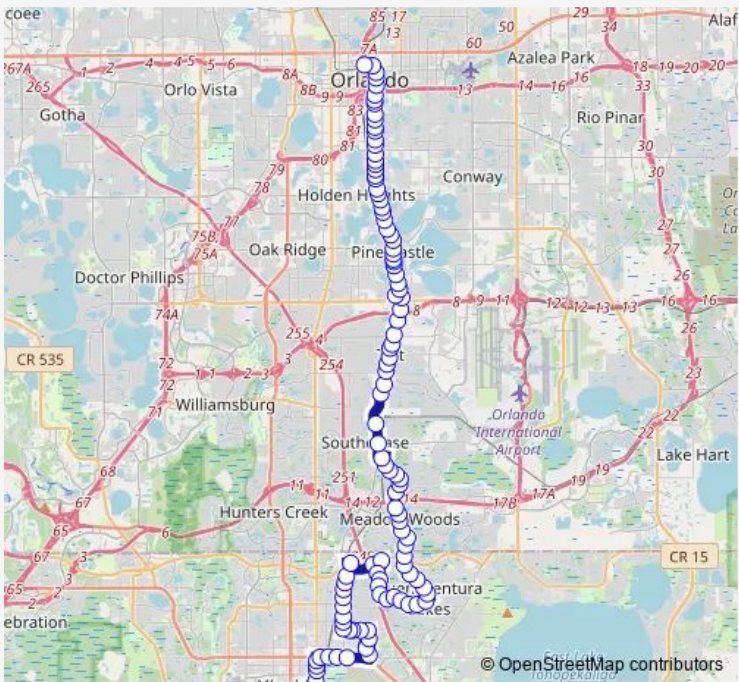

Bus 18 S. Orange AVE/Kissimmee

[Go to website](#)

Direction
 N Garland AVE AND W Amelia St — Pleasant ST AND Neptune Rd
 105 stops
[Open route schedule](#)

- N Garland AVE AND W Amelia St
- W Amelia ST AND N Orange Ave
- N Orange AVE AND W Livingston St
- N Orange AVE AND W Jefferson St
- S Orange AVE AND W Pine St
- S Orange AVE AND E Jackson St
- S Orange AVE AND W Anderson St
- S Orange AVE AND S Lucerne CIR W
- S Orange AVE AND Canonilus Ct
- S Orange AVE AND E Copeland Dr
- S Orange AVE AND Sturtevant St
- S Orange AVE AND Lake Beauty Dr
- S Orange AVE AND Pennsylvania St
- S Orange AVE AND W Harding St
- S Orange AVE AND Grant St
- S Orange AVE AND Michigan St
- S Orange AVE AND W Pineloch Ave
- S Orange AVE AND Southgate Commerce Blvd
- S Orange AVE AND Suddath Dr
- S Orange AVE AND Jennie Jewel Dr
- S Orange AVE AND Oakwater Cir

Route schedule
 N Garland AVE AND W Amelia St — Pleasant ST AND Neptune Rd

Monday	05:30-19:30
Tuesday	05:30-19:30
Wednesday	05:30-19:30
Thursday	05:30-19:30
Friday	05:30-19:30
Saturday	05:30-19:30
Sunday	—

Route info
 Direction: N Garland AVE AND W Amelia St
 Stops: 105
 Trip Duration: 1 hour 44 min

18 — S. Orange AVE/Kissimmee **BusMaps**

S Orange AVE AND Kelsey St

S Orange AVE AND Gatlin Ave

S Orange AVE AND Prescott Dr