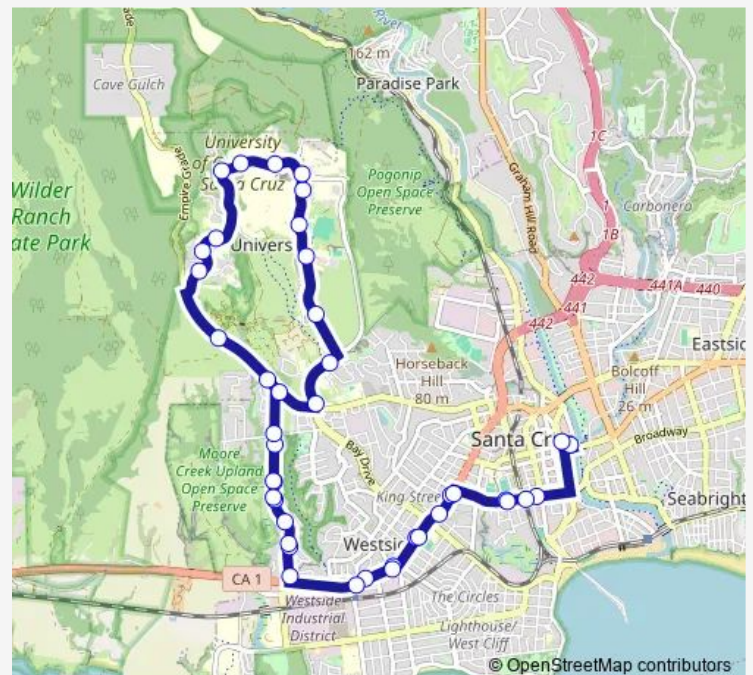

### Direction

River St S. & Soquel Ave — Front & Soquel Ave

41 stops

[Open route schedule](#)

River St S. & Soquel Ave

Laurel & Center

Laurel & Blackburn

Mission & Laurel

### Route schedule

River St S. & Soquel Ave — Front & Soquel Ave

Monday 06:15-00:15<sup>+1</sup>

Tuesday 06:15-00:15<sup>+1</sup>

Wednesday 06:15-00:15<sup>+1</sup>

Thursday 06:15-00:15<sup>+1</sup>

Friday 06:15-00:15<sup>+1</sup>

Saturday 08:35-23:35

Sunday 08:35-23:35

### Route info

Direction: River St S. & Soquel Ave

Stops: 41

Trip Duration: 1 hour 0 min

18 — Ucsc via Main Gate - Mission

Mclaughlin Dr (Ucsc - Science Hill)  
Heller Dr & Mclaughlin Dr (Ucsc - Kresge College)  
Heller Dr (Ucsc - Rachel Carson College & Porter)  
Heller Dr (Ucsc - Family Student Housing)  
Heller Dr (Ucsc - Oakes College)  
Empire Grade (Ucsc - Arboretum)  
High & Tosca Terrace  
Western Dr & Meder  
Western Dr & Monarch Way  
Western Dr & Western Ct  
Western Dr & Cypress Park  
Western Dr & Flower  
Mission & Swift  
Mission & Miramar Dr (Almar Shopping Ctr)  
Mission & Palm (Palm Center)  
Mission & Trescony  
Mission & Laurel  
Laurel & Blackburn  
Laurel & Chestnut  
Front & Soquel Ave