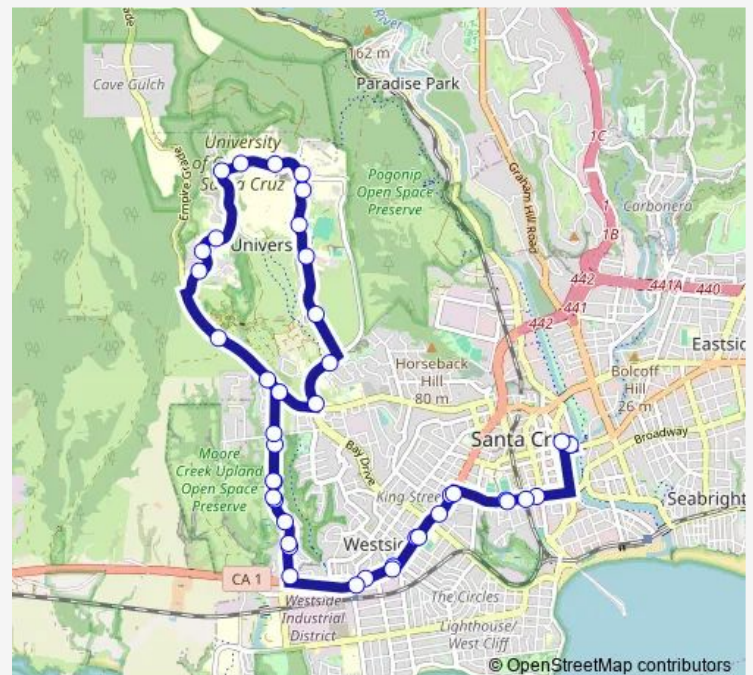

Western Dr & Monarch Way

Western Dr & Meder

High & Western Dr

Bay & High (Ucsc - Main Gate)

Coolidge Dr & Hagar Ct (Ucsc - Lower Campus)

Hagar Dr & Village Rd (Ucsc - The Farm)

Hagar Dr (Ucsc - East Remote Parking)

Hagar Dr (Ucsc - East Field House)

Hagar Dr (Ucsc - Bookstore, Cowell & Stevenson)

Mclaughlin Dr (Ucsc - Crown & Merrill College)

Mclaughlin Dr (Ucsc - College 9 & John R. Lewis)

Route schedule

River St S. & Soquel Ave — Front & Soquel Ave

Monday 06:15-00:15⁺¹

Tuesday 06:15-00:15⁺¹

Wednesday 06:15-00:15⁺¹

Thursday 06:15-00:15⁺¹

Friday 06:15-00:15⁺¹

Saturday 08:35-23:35

Sunday 08:35-23:35

Route info

Direction: River St S. & Soquel Ave

Stops: 41

Trip Duration: 0 hour 56 min

18 — Ucsc via Main Gate - Mission

Mclaughlin Dr (Ucsc - Science Hill)
Heller Dr & Mclaughlin Dr (Ucsc - Kresge College)
Heller Dr (Ucsc - Rachel Carson College & Porter)
Heller Dr (Ucsc - Family Student Housing)
Heller Dr (Ucsc - Oakes College)
Empire Grade (Ucsc - Arboretum)
High & Tosca Terrace
Western Dr & Meder
Western Dr & Monarch Way
Western Dr & Western Ct
Western Dr & Cypress Park
Western Dr & Flower
Mission & Swift
Mission & Miramar Dr (Almar Shopping Ctr)
Mission & Palm (Palm Center)
Mission & Trescony
Mission & Laurel
Laurel & Blackburn
Laurel & Chestnut
Front & Soquel Ave