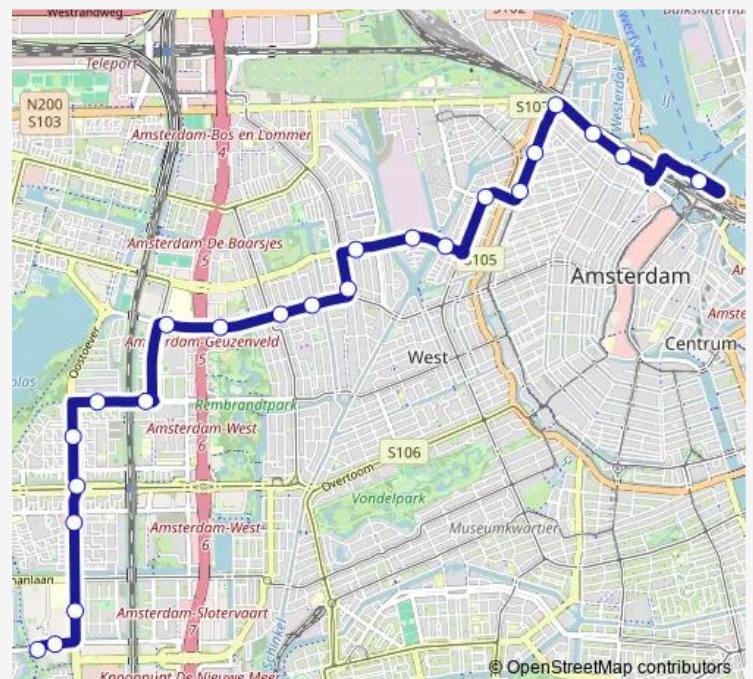

### Route schedule

Centraal Station — Amsterdam, Louweshoek

Monday	06:15-00:08 <sup>+1</sup>
Tuesday	06:15-00:08 <sup>+1</sup>
Wednesday	06:15-00:08 <sup>+1</sup>
Thursday	06:15-00:08 <sup>+1</sup>
Friday	06:15-00:08 <sup>+1</sup>
Saturday	06:50-00:11 <sup>+1</sup>
Sunday	08:05-00:07 <sup>+1</sup>

### Route info

Direction: Centraal Station

Stops: 23

Trip Duration: 0 hour 30 min

■ 18 — Lijn 18

BusMaps

Amsterdam, Louwesweg

Amsterdam, Louweshoek