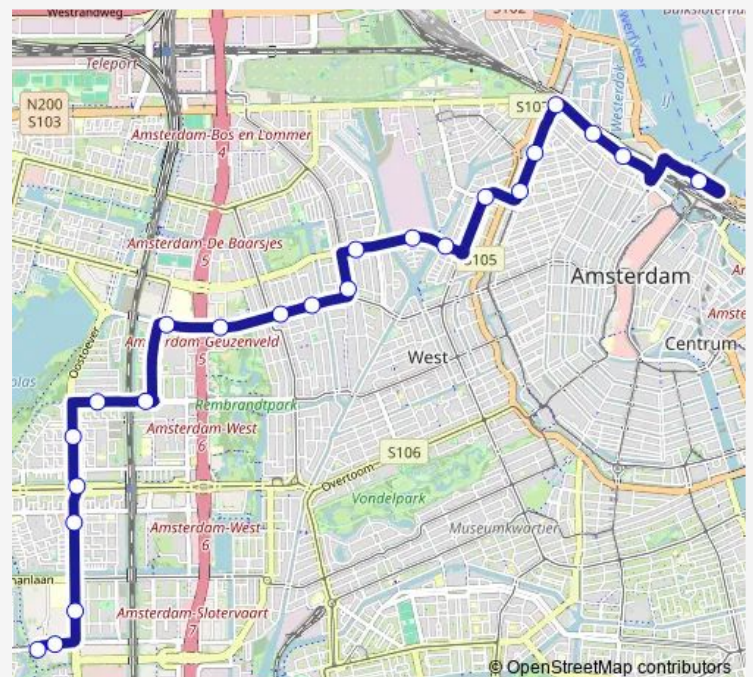

Amsterdam, Cornelis Lelylaan

Amsterdam, Sierplein

Amsterdam, Johan Huizingalaan

Route schedule

Centraal Station — Amsterdam, Louweshoek

Monday	06:15-00:08 ⁺¹
Tuesday	06:15-00:08 ⁺¹
Wednesday	06:15-00:08 ⁺¹
Thursday	06:15-00:08 ⁺¹
Friday	06:15-00:08 ⁺¹
Saturday	06:50-00:11 ⁺¹
Sunday	08:05-00:07 ⁺¹

Route info

Direction: Centraal Station

Stops: 23

Trip Duration: 0 hour 31 min

■ 18 — Lijn 18

BusMaps

Amsterdam, Louwesweg

Amsterdam, Louweshoek

Direction

Amsterdam, Louweshoek — Centraal Station

23 stops

[Open route schedule](#)

Amsterdam, Louweshoek

Amsterdam, Louwesweg

Amsterdam, Johan Huizingalaan

Amsterdam, Sierplein