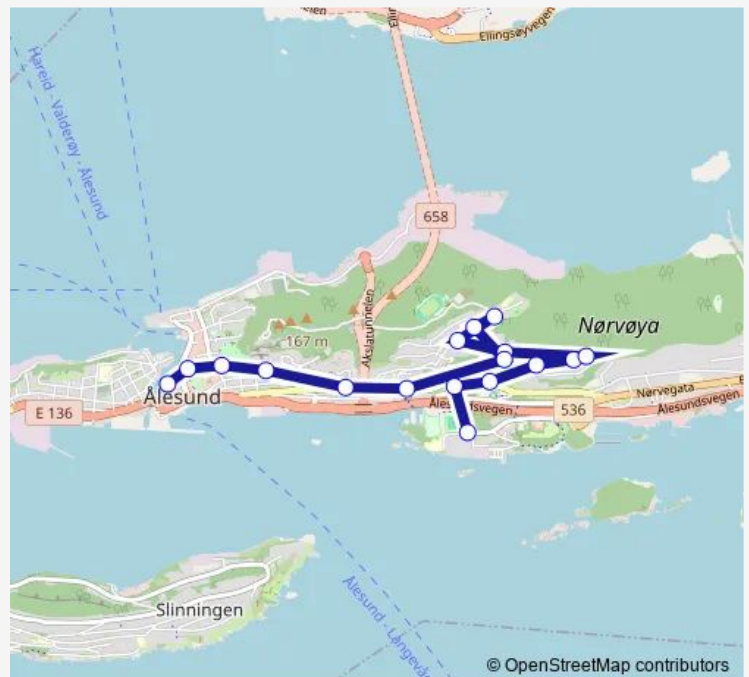

Volsdalsberga — Dronning Sonjas Plass

Monday 10:30-12:20

Tuesday 10:30-12:20

Wednesday 10:30-12:20

Thursday 10:30-12:20

Friday 10:30-12:20

Saturday 10:25

Sunday —

Route info

Direction: Volsdalsberga

Stops: 17

Trip Duration: 0 hour 22 min

© OpenStreetMap contributors

■ 18 — Serviceruta

BusMaps

Direction

Keiser Wilhelms gate — Volsdalsberga

15 stops

[Open route schedule](#)

Keiser Wilhelms gate

Røysegata

Røysebakken

Klipra

Øfstisvingen

Friday 11:00-12:50

Saturday —

Sunday —

Route info

Direction: Keiser Wilhelms gate

Stops: 15

Trip Duration: 0 hour 19 min

Direction