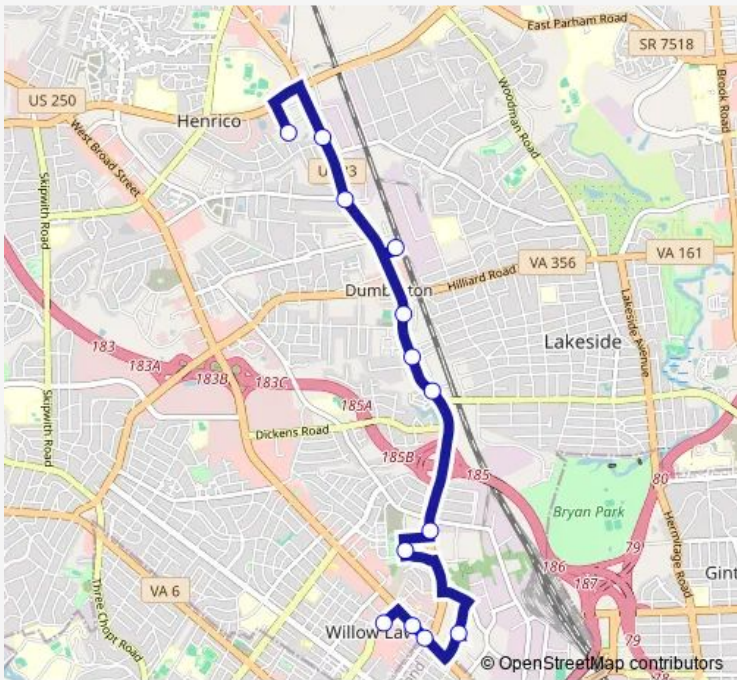

# Bus 18 Henrico Government Center

[Go to website](#)

**Direction**  
 Willow Lawn + Shelter — Henrico Human Services  
 13 stops  
[Open route schedule](#)

- Willow Lawn + Shelter
- Broad + Willow Lawn Shopping Center
- Broad + Staples Mill
- Maywill at Vital Records and Health Statistics
- Libbie Lake South at Libbie Mill Library
- Staples Mill & Libbie Mill East
- Staples Mill RD + Northside
- Staples Mill RD + Aspen
- Staples Mill + Talley
- Staples Mill & Amtrak Richmond Station
- Staples Mill & Wistar
- Staples Mill & Heisler
- Henrico Human Services

Route schedule  
 Willow Lawn + Shelter — Henrico Human Services

Monday	06:30-18:30
Tuesday	06:30-18:30
Wednesday	06:30-18:30
Thursday	06:30-18:30
Friday	06:30-18:30
Saturday	—
Sunday	—

Route info  
 Direction: Willow Lawn + Shelter  
 Stops: 13  
 Trip Duration: 0 hour 26 min

18 — Henrico Government Center **BusMaps**

**Direction**

Henrico Human Services — Willow Lawn + Shelter

25 stops

[Open route schedule](#)

Henrico Human Services

Henrico Juvenile AND Domestic Relation Courts

## Route schedule

Henrico Human Services — Willow Lawn + Shelter

Monday 07:00-19:00

Tuesday 07:00-19:00

Wednesday 07:00-19:00

Thursday 07:00-19:00

Friday 07:00-19:00

Saturday —