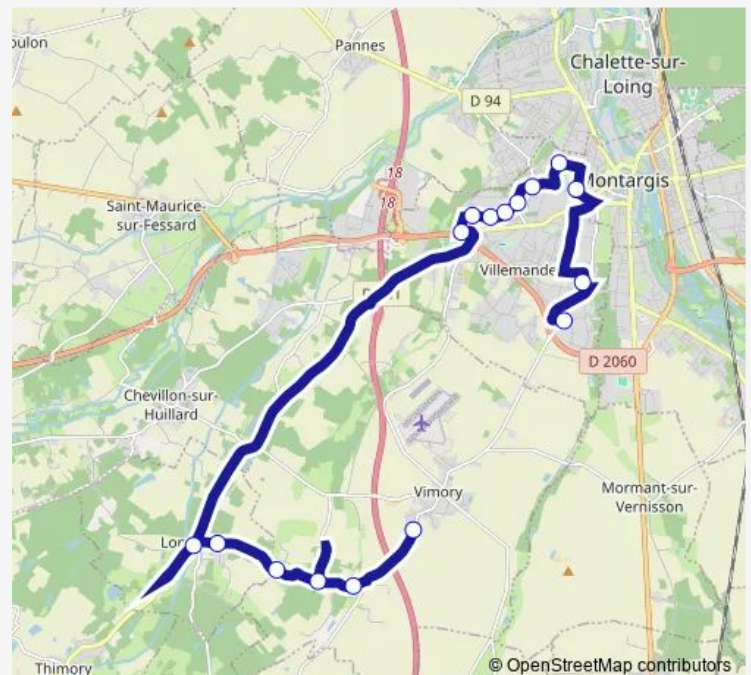

### Direction

Le Petit Marais — Nobel

16 stops

[Open route schedule](#)

Le Petit Marais

Les Serres

Les Gions

Jaugene

### Route schedule

Le Petit Marais — Nobel

Monday 07:08

Tuesday 07:08

Wednesday 07:08

Thursday 07:08

Friday 07:08

Saturday —

### Route info

Direction: Le Petit Marais

Stops: 16

Trip Duration: 0 hour 41 min

18 Bus time schedules and route maps are available in an offline PDF at [busmaps.com](https://busmaps.com). Use the [busmaps.com](https://busmaps.com) website to see live bus times, train schedule or subway schedule, and step-by-step directions for all public transit in Montargis