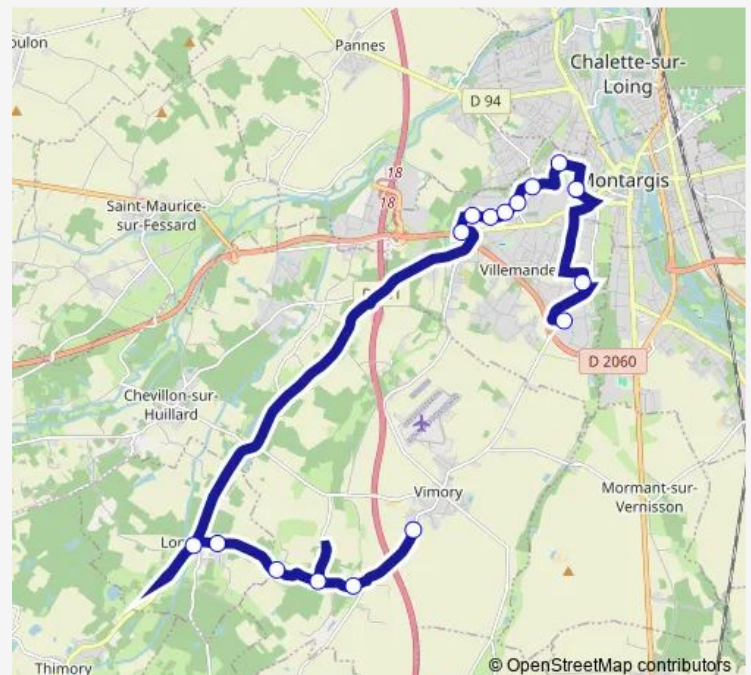

**Direction**

Le Petit Marais — Nobel

16 stops

[Open route schedule](#)

Le Petit Marais

Les Serres

Les Gions

Jaugene

## Route schedule

Le Petit Marais — Nobel

Monday 07:08

Tuesday 07:08

Wednesday 07:08

Thursday 07:08

Friday 07:08

Saturday —

## Route info

Direction: Le Petit Marais

Stops: 16

Trip Duration: 0 hour 41 min

18 Bus time schedules and route maps are available in an offline PDF at [busmaps.com](https://busmaps.com). Use the [busmaps.com](https://busmaps.com) website to see live bus times, train schedule or subway schedule, and step-by-step directions for all public transit in Montargis