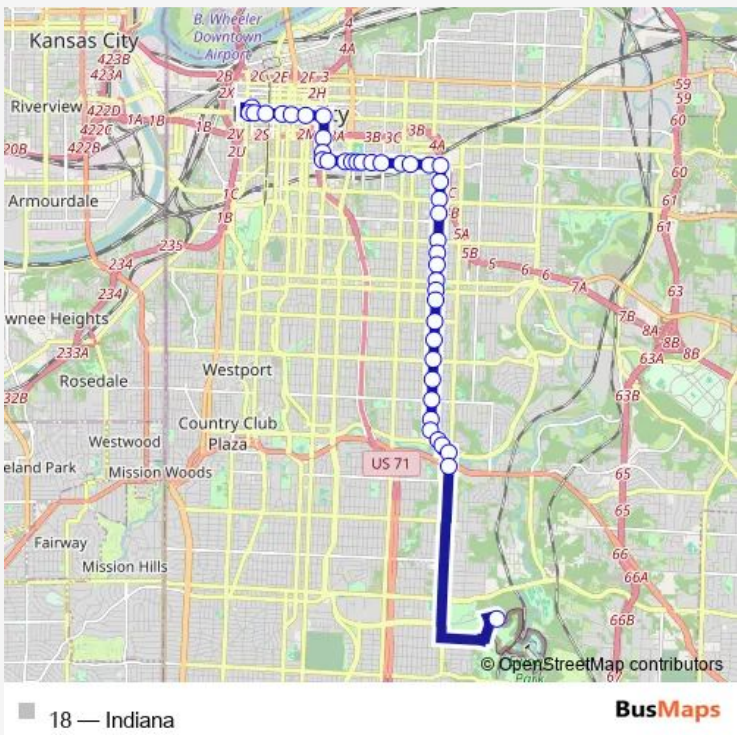

Bus 18 Indiana

[Go to website](#)

Direction
 ON 11th AT Central Westbound — ON Swope Pkwy AT Meyer Nb
 63 stops
[Open route schedule](#)

- ON 11th AT Central Westbound
- ON 12th Between Broadway AND Central Eastbound
- ON 12th Between Central AND Wyandotte Eastbound
- ON 12th Between Baltimore AND Main Eastbound
- ON 12th Between Grand AND Mcgee Eastbound
- ON 12th AT Locust Eastbound
- ON 12th Between Holmes AND Charlotte Eastbound
- ON 12th AT Troost Eastbound
- ON Troost AT Truman Southbound Nearside
- ON Troost AT 17th Southbound
- ON Troost AT 18th Southbound
- ON 18th AT Forest Eastbound
- ON 18th Between Grove AND Paseo Eastbound
- ON 18th AT Vine Eastbound
- ON 18th AT Highland Eastbound
- ON 18th ST AT Woodland Eb
- ON 18th AT Euclid Eb
- ON 18th ST AT Brooklyn Eastbound
- ON 18th AT Prospect Eastbound
- ON 18th AT Benton Eastbound
- ON 18th AT Walrond Eastbound Farside

Route schedule
 ON 11th AT Central Westbound — ON Swope Pkwy AT Meyer Nb

Monday	06:15-22:45
Tuesday	06:15-22:45
Wednesday	06:15-22:45
Thursday	06:15-22:45
Friday	06:15-22:45
Saturday	17:13-23:41
Sunday	18:00-23:44

Route info
 Direction: ON 11th AT Central Westbound
 Stops: 63
 Trip Duration: 0 hour 41 min

ON 18th AT Indiana Eastbound

ON Indiana AT 20th Southbound

ON Indiana AT 23rd Southbound

ON Indiana AT 24th Terr Sb

ON Indiana AT 27th Southbound

ON Indiana AT 28th Southbound

ON Indiana AT 29th Street Southbound

ON Indiana AT 31st Southbound

ON Indiana AT Linwood Southbound

ON Indiana AT 33rd Southbound

ON Indiana AT 35th Southbound Farside