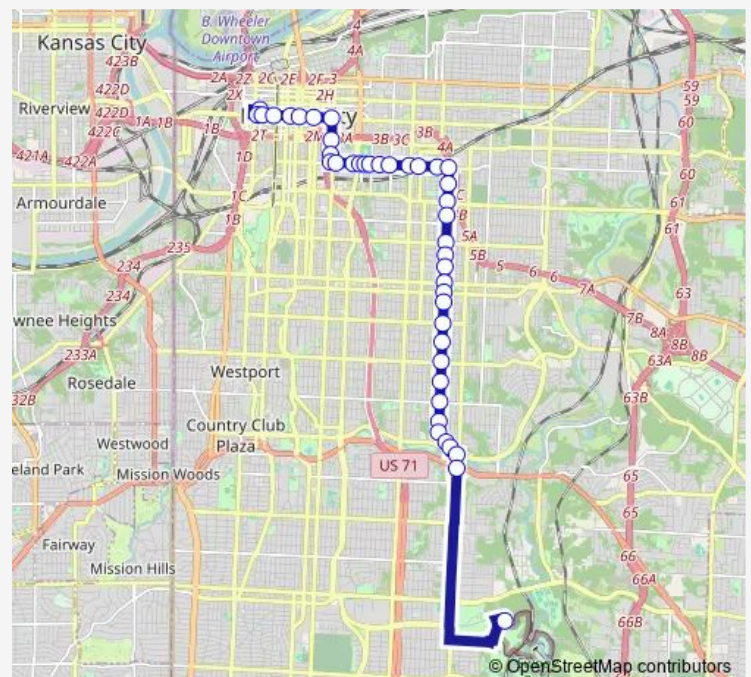

ON 18th AT Highland Eastbound

ON 18th ST AT Woodland Eb

ON 18th AT Euclid Eb

ON 18th ST AT Brooklyn Eastbound

ON 18th AT Prospect Eastbound

ON 18th AT Benton Eastbound

ON 18th AT Walrond Eastbound Farside

Route schedule

ON 11th AT Central Westbound — ON Swope Pkwy AT Meyer Nb

Monday	06:15-22:45
Tuesday	06:15-22:45
Wednesday	06:15-22:45
Thursday	06:15-22:45
Friday	06:15-22:45
Saturday	17:13-23:41
Sunday	18:00-23:44

Route info

Direction: ON 11th AT Central Westbound

Stops: 63

Trip Duration: 0 hour 41 min

18 — Indiana

ON 18th AT Indiana Eastbound

ON Indiana AT 20th Southbound

ON Indiana AT 23rd Southbound

ON Indiana AT 24th Terr Sb

ON Indiana AT 27th Southbound

ON Indiana AT 28th Southbound

ON Indiana AT 29th Street Southbound

ON Indiana AT 31st Southbound

ON Indiana AT Linwood Southbound

ON Indiana AT 33rd Southbound

ON Indiana AT 35th Southbound Farside