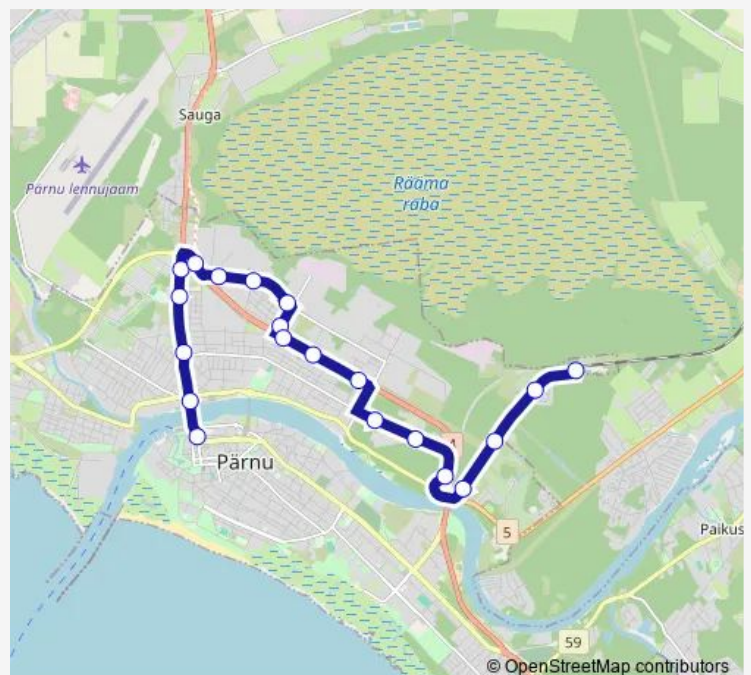

Tuesday 07:20

Wednesday 07:20

Thursday 07:20

Friday 07:20

Saturday 07:20

Sunday 07:20

Route info

Direction: Kaubajaam

Stops: 17

Trip Duration: 0 hour 24 min

**18 — Teater - KEK - Raba - Ehitajate tee - Haigla - Kaubajaam****BusMaps**

Direction

Teater — Kaubajaam

20 stops

[Open route schedule](#)

Teater

Route info

Direction: Kaubajaam

Stops: 19

Trip Duration: 0 hour 25 min

18 Bus time schedules and route maps are available in an offline PDF at busmaps.com. Use the busmaps.com website to see live bus times, train schedule or subway schedule, and step-by-step directions for all public transit in Paernu