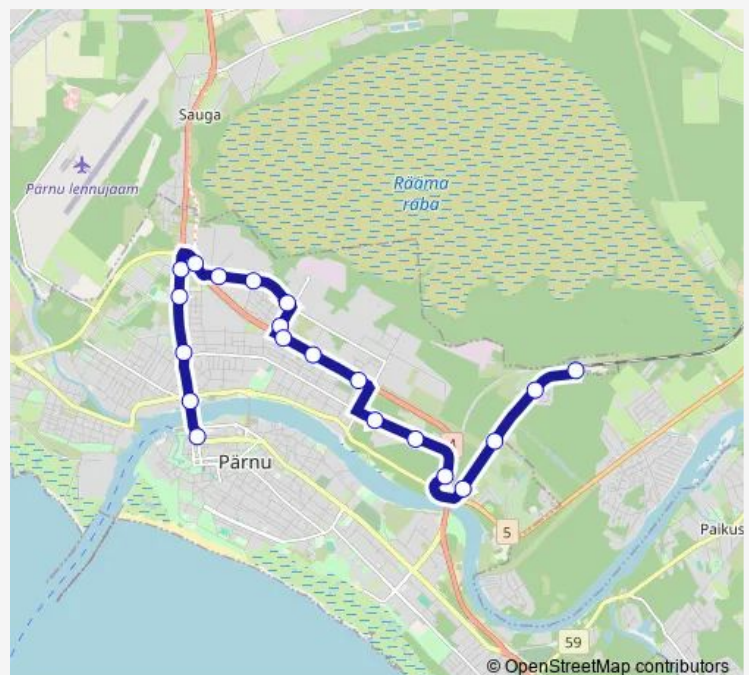

Tuesday 07:20

Wednesday 07:20

Thursday 07:20

Friday 07:20

Saturday 07:20

Sunday 07:20

Route info

Direction: Kaubajaam

Stops: 17

Trip Duration: 0 hour 24 min

**18 — Teater - KEK - Raba - Ehitajate tee - Haigla - Kaubajaam****BusMaps**

Direction

Teater — Kaubajaam

20 stops

[Open route schedule](#)

Teater

Route info

Direction: Kaubajaam

Stops: 19

Trip Duration: 0 hour 25 min

18 Bus time schedules and route maps are available in an offline PDF at busmaps.com. Use the busmaps.com website to see live bus times, train schedule or subway schedule, and step-by-step directions for all public transit in Paernu