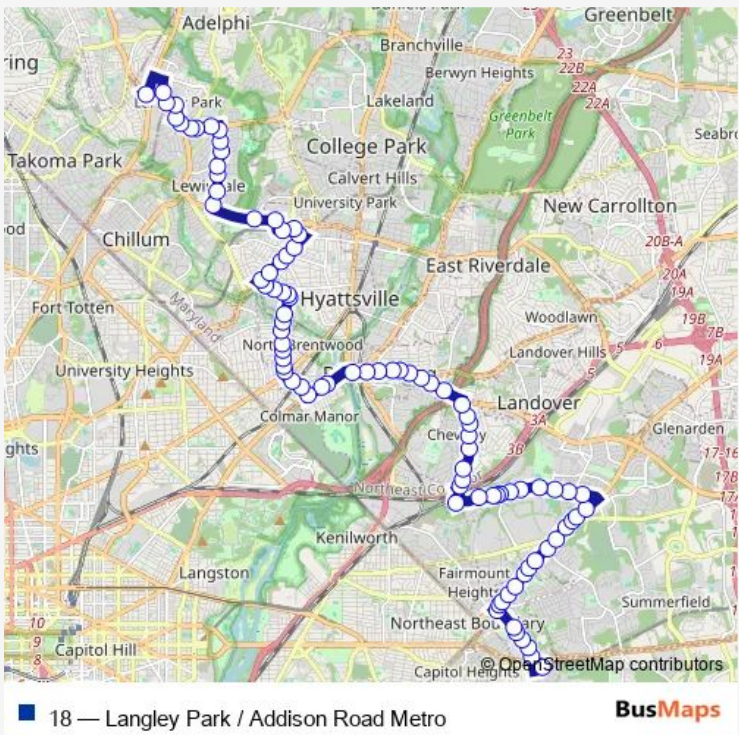

Bus 18 Langley Park / Addison Road Metro

[Go to website](#)

Direction
 Addison Road Metrorail Station at Bus Bay A — Takoma
 Langley Park Transit Center at Bus Bay B

92 stops

[Open route schedule](#)

- Addison Road Metrorail Station at Bus Bay A
- Addison Road at Adak Street
- Addison Road at Adel Street
- Addison Road at Baltic Street
- Addison Road at Crown Street
- Addison Road at Drylog Street
- Addison Road at Seat Pleasant Drive
- M.L.King Jr. Highway at Addison Road
- M.L.King Jr. Highway at 65th Avenue
- M.L.King Jr. Highway at 69th Place
- M.L.King Jr. Highway at Cabin Branch Drive
- M.L.King Jr. Highway at Opp. Glen Willow Drive
- M.L.King Jr. Highway at Booker Drive
- M.L.King Jr. Highway at Carrington Drive
- M.L.King Jr. Highway at Hill Road
- M.L.King Jr. Highway at Sheriff Road
- M.L.King Jr. Highway at Roosevelt Avenue
- M.L.King Jr. Highway at Columbia Avenue
- M.L.King Jr. Highway at Opp. Ryderwood Court
- M.L.King Jr. Highway at King Shopping Center
- Columbia Park Road at East Marshall Place

Route schedule

Addison Road Metrorail Station at Bus Bay A — Takoma
 Langley Park Transit Center at Bus Bay B

Monday	05:20-19:40
Tuesday	05:20-19:40
Wednesday	05:20-19:40
Thursday	05:20-19:40
Friday	05:20-19:40
Saturday	05:20-19:40
Sunday	—

Route info

Direction: Addison Road Metrorail Station at Bus Bay A

Stops: 92

Trip Duration: 1 hour 6 min

Columbia Park Road at Virginia Avenue

Columbia Park Road at Columbia Place

Columbia Park Road at Opp. South Club Drive

Addison Road at Drylog Street

Addison Road at Opp. Crown Street

Addison Road at Baltic Street

Addison Road at Adel Street

Addison Road at Adak Street

Addison Road Metrorail Station at Bus Bay A

18 Bus time schedules and route maps are available in an offline PDF at busmaps.com. Use the busmaps.com website to see live bus times, train schedule or subway schedule, and step-by-step directions for all public transit in Washington