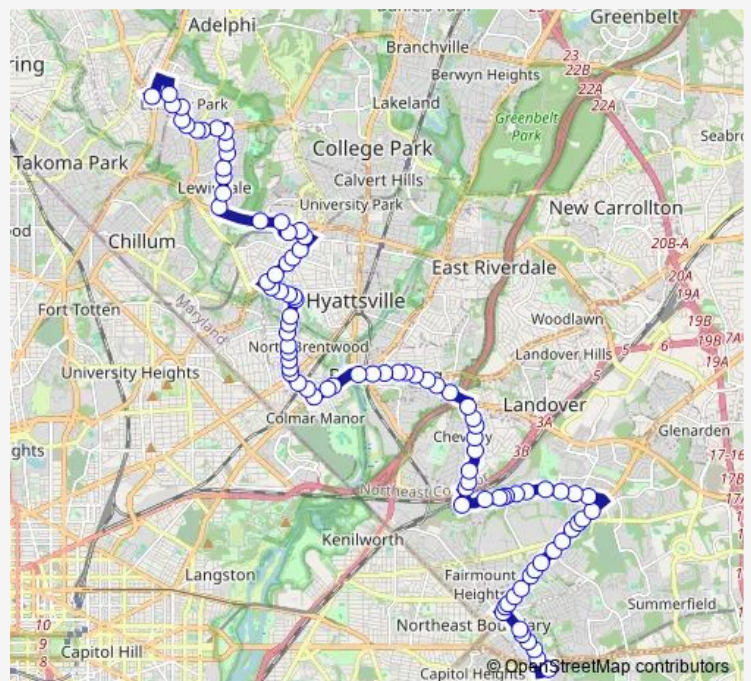

M.L.King Jr. Highway at Carrington Drive

M.L.King Jr. Highway at Hill Road

M.L.King Jr. Highway at Sheriff Road

M.L.King Jr. Highway at Roosevelt Avenue

M.L.King Jr. Highway at Columbia Avenue

M.L.King Jr. Highway at Opp. Ryderwood Court

M.L.King Jr. Highway at King Shopping Center

Columbia Park Road at East Marshall Place

**Route schedule**

Addison Road Metrorail Station at Bus Bay A — Takoma  
Langley Park Transit Center at Bus Bay B

Monday	05:20-19:40
Tuesday	05:20-19:40
Wednesday	05:20-19:40
Thursday	05:20-19:40
Friday	05:20-19:40
Saturday	05:20-19:40
Sunday	—

**Route info**

Direction: Addison Road Metrorail Station at Bus Bay A

Stops: 92

Trip Duration: 1 hour 10 min

18 — Langley Park / Addison Road Metro

Columbia Park Road at Virginia Avenue

Columbia Park Road at Columbia Place

Columbia Park Road at Opp. South Club Drive

Columbia Park Road at Opp. Stanford Court

Columbia Park Road at Opp. Clarkson Way

Columbia Park Road at Beaver Road

Columbia Park Road at Opp. Cabin Branch Drive